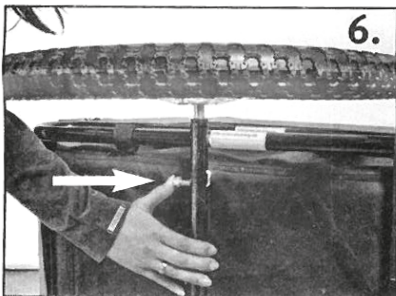

Doggy Liner

Juliette

Instructions

Art.No. 31605 - 31606

Flamingo
Pet Products nv
Hagelberg 14
2440 Geel - Belgium
www.flamingo.be

FLA_006398_MA