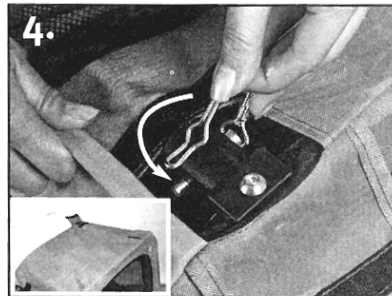

Doggy Liner

Juliette

Instructions

Art.No. 31605 - 31606

Flamingo
Pet Products nv
Hagelberg 14
2440 Geel - Belgium
www.flamingo.be

FLA_006398_MA