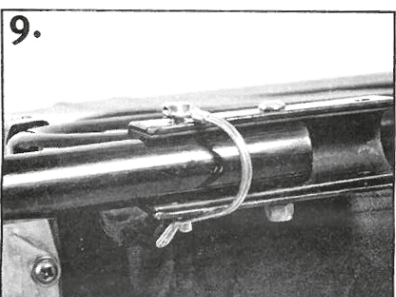

Doggy Liner

Juliette

Instructions

Art.No. 31605 - 31606

Flamingo
Pet Products nv
Hagelberg 14
2440 Geel - Belgium
www.flamingo.be

FLA_006398_MA