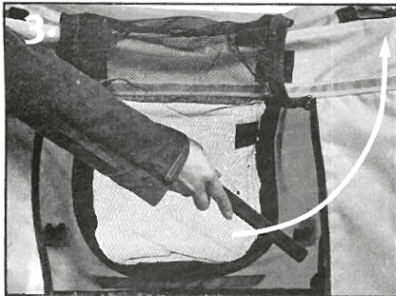

Doggy Liner

Juliette

Instructions

Art.No. 31605 - 31606

Flamingo
Pet Products nv
Hagelberg 14
2440 Geel - Belgium
www.flamingo.be

FLA_006398_MA