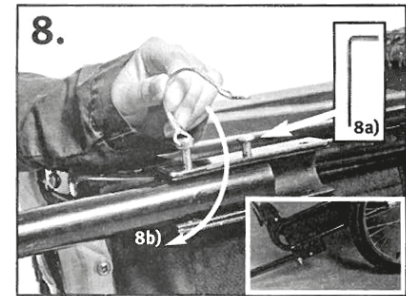

Doggy Liner

Juliette

Instructions

Art.No. 31605 - 31606

Flamingo
Pet Products nv
Hagelberg 14
2440 Geel - Belgium
www.flamingo.be

FLA_006398_MA