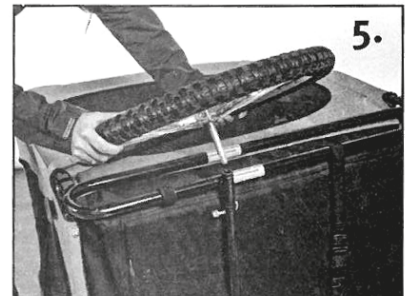

Doggy Liner

Juliette

Instructions

Art.No. 31605 - 31606

Flamingo
Pet Products nv
Hagelberg 14
2440 Geel - Belgium
www.flamingo.be

FLA_006398_MA