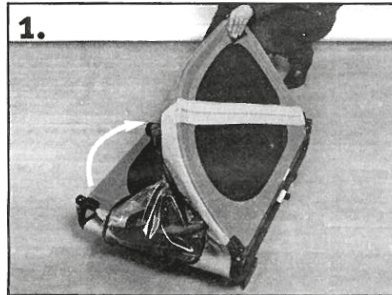

Doggy Liner

Juliette

Instructions

Art.No. 31605 - 31606

Flamingo
Pet Products nv
Hagelberg 14
2440 Geel - Belgium
www.flamingo.be

FLA_006398_MA