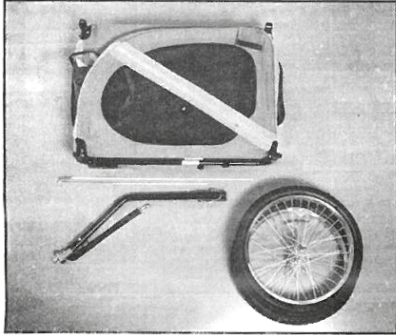

Doggy Liner

Juliette

Instructions

Art.No. 31605 - 31606

Flamingo
Pet Products nv
Hagelberg 14
2440 Geel - Belgium
www.flamingo.be

FLA_006398_MA