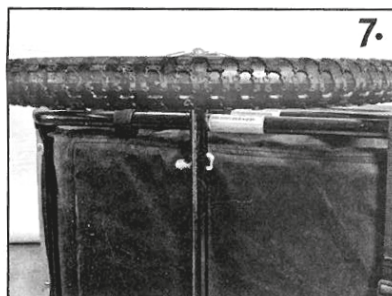

Doggy Liner

Juliette

Instructions

Art.No. 31605 - 31606

Flamingo
Pet Products nv
Hagelberg 14
2440 Geel - Belgium
www.flamingo.be

FLA_006398_MA