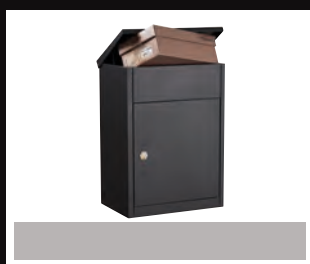

Multi-box 'Design'