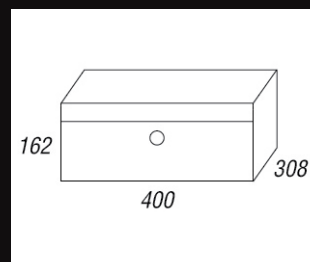

Multi-box 'Design'