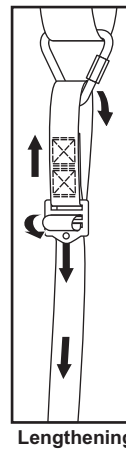

Installation Instruction TRAUMA STRAP Ref. AY202

AVERAGE FALL RESCUE TIME IS 15 MINUTES

Pelgrim Safety b.v. - Emmerikseweg 14 - 7077AP - Netterden - tel: 0315-842313