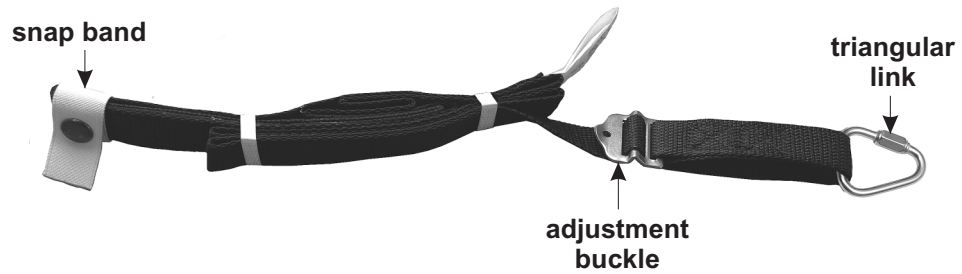

Installation Instruction TRAUMA STRAP Ref. AY202

AVERAGE FALL RESCUE TIME IS 15 MINUTES

Pelgrim Safety b.v. - Emmerikseweg 14 - 7077AP - Netterden - tel: 0315-842313