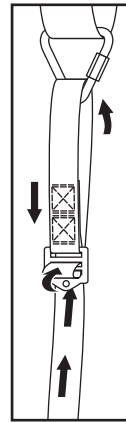

Installation Instruction TRAUMA STRAP Ref. AY202

AVERAGE FALL RESCUE TIME IS 15 MINUTES

Pelgrim Safety b.v. - Emmerikseweg 14 - 7077AP - Netterden - tel: 0315-842313