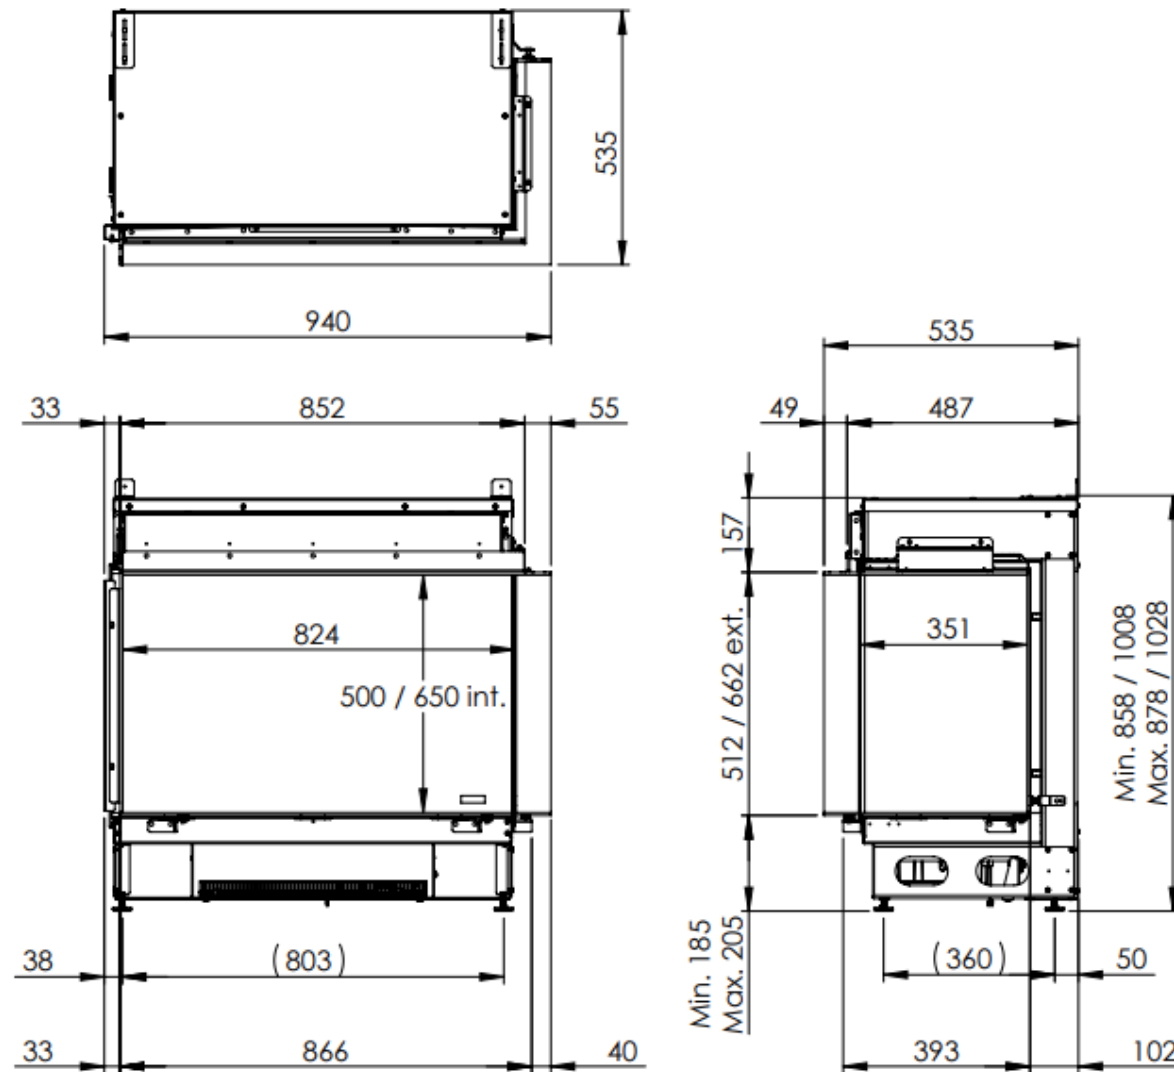

Dimensional Drawing e-Matrix 800/500 IIL + 800/650 IIL (MkII)

Glen Dimplex Benelux BV

P.O.box 219, NL-8440 AE Heerenveen Tel.:+31(0)513 656500 Fax:+31(0)513 656531

Dimensional Drawing e-MatriX 800x500-650 IIR (MkII)