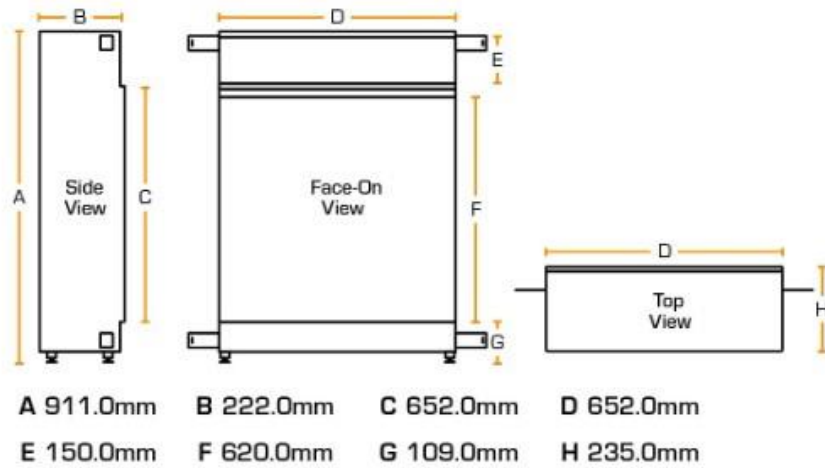

## PRODUCT DIMENSIONS

A	911mm
B	222mm
C	652mm
D	652mm
E	150mm
F	620mm
G	109mm
H	235mm