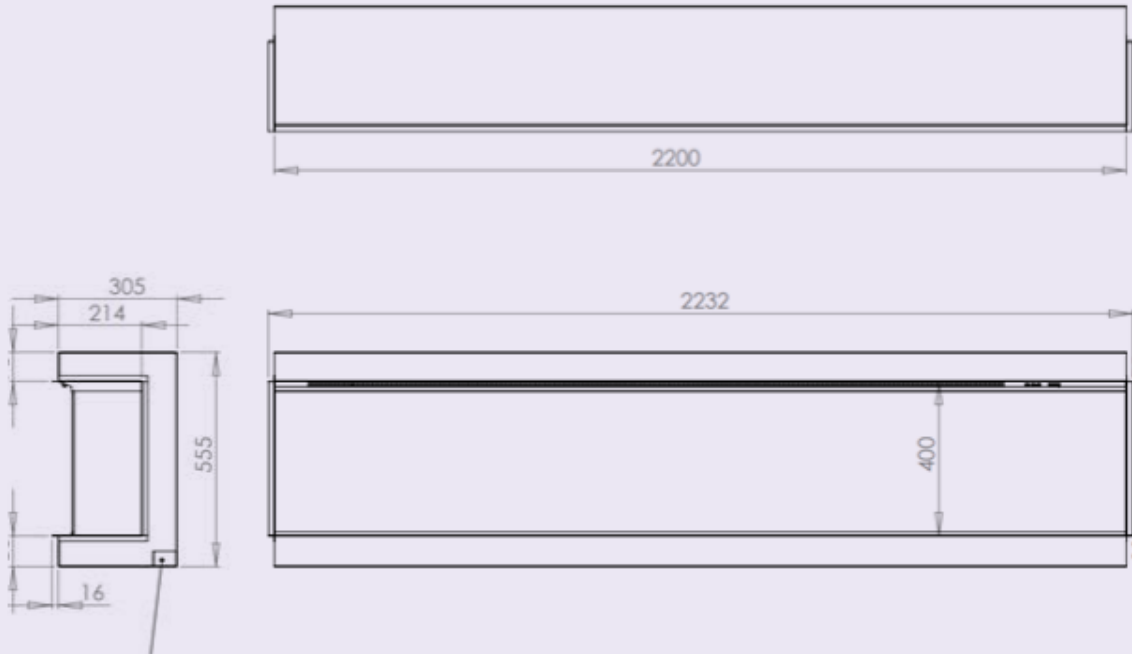

i2200e Deep

three sided arrangement

Cable and mood light entry