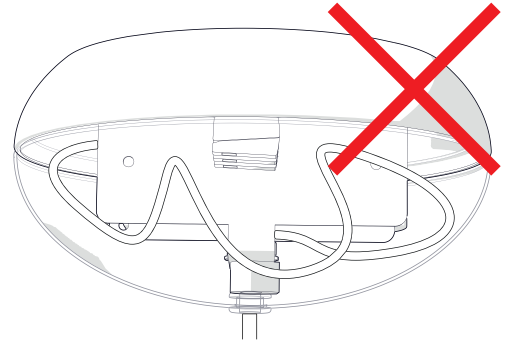

moooi

Meshmatics Chandelier

10

visit www.moooi.com for more information about the collection

m o o o i

Meshmatics Chandelier

12

IMPORTANT NOTE
MAKE SURE THE EXCESS CABLE IS
SHORTER THAN 10CM (4")