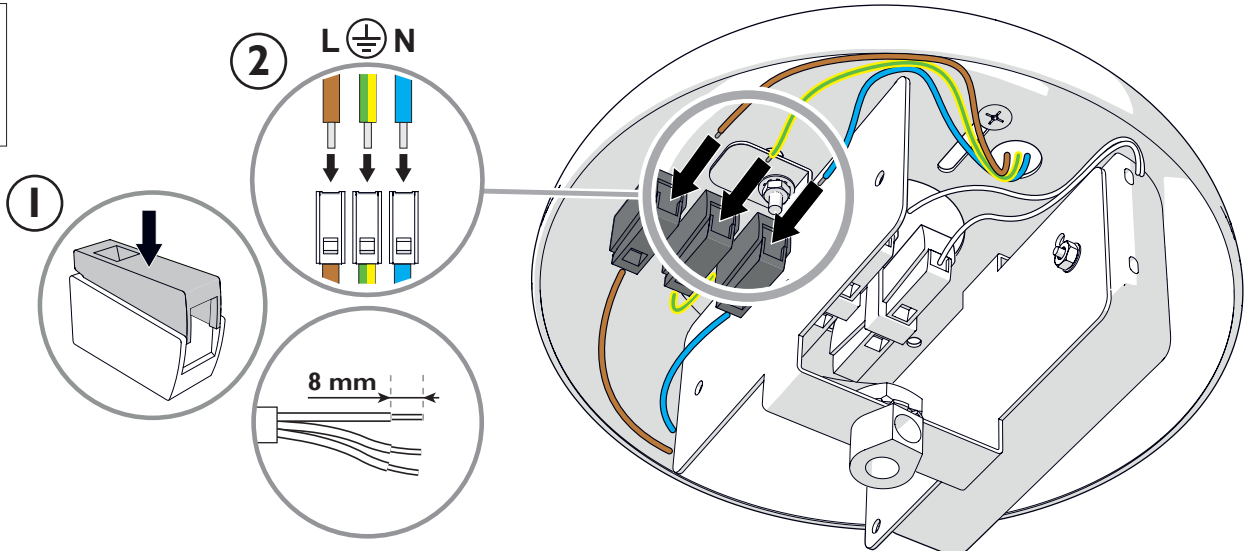

m o o o i

Meshmatics Chandelier

7

8

9

visit www.mooui.com for more information about the collection