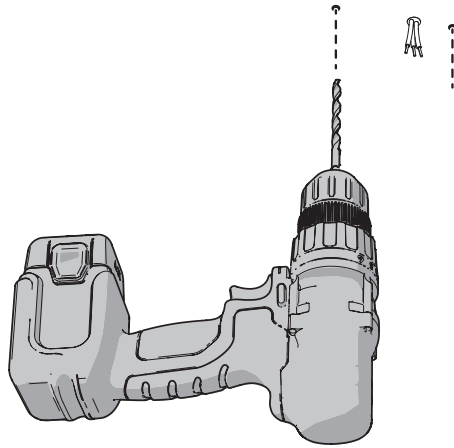

m o o o i

Meshmatics Chandelier

7

8