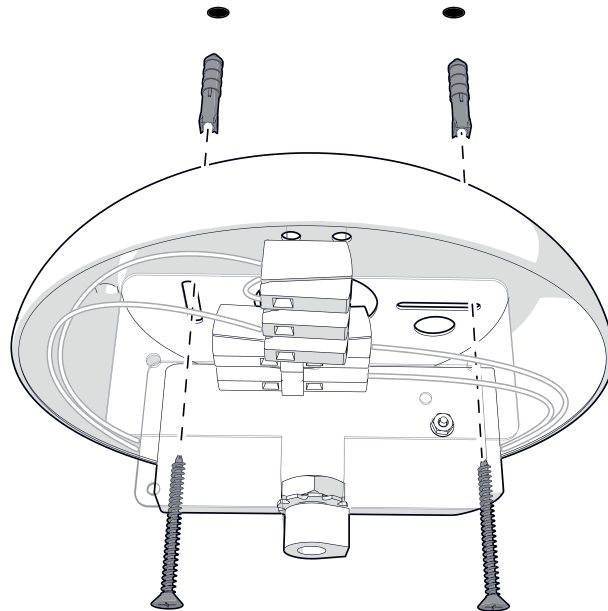

m o o o i

Meshmatics Chandelier

7

8

9

visit www.mooui.com for more information about the collection