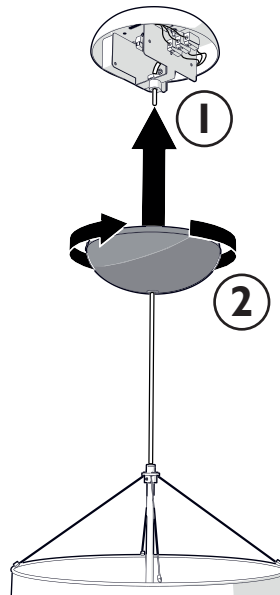

visit www.mooui.com for more information about the collection