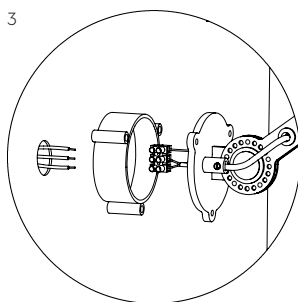

TONONE

technical specifications

BOLT wall sidefit small

Design by Anton de Groof, 2013

Starting point for the products of Tonone is the passion for traditional mechanics. The first product line that resulted from this fascination is the lamp series 'Bolt'. Key element in this industrial series is the joint construction that can be adjusted with a wingnut-shaped tool. Besides being a functional tool, this wingnut is integrated in the design of the lamp itself as a distinctive visual element. The Bolt collection is available in 29 different models and in 11 colors.

Type	Wall lamp
Environment	Indoor
Material	Steel & aluminum
Wingnut	Wingnut Solid Brass included
Cord length	Bolt with cord 2750 mm Bolt install 10 mm
Weight	1,0 kg
Voltage	220-240 V
Max Watt	60 Watt
Socket	E27
IP	20
Lightsource	Lightsource not included

Packaging

Weight	1,8 kg
Length	67 cm
Width	20 cm
Height	20 cm

TONONE

technical specifications

		<i>with cord</i>	<i>install</i>
	smokey black	1220	1236
	flux green	1222	1238
	pure white	1224	1240
	midnight grey	1263	1266
	ash grey	1227	1243
	striking orange	1225	1241
	lightning white	1223	1239
	thunder blue	1226	1242
	daybreak rose	1471	1474
	sunny yellow	1429	1432
	ice blue	1617	1618

TONONE

technical specifications

With cord

1. With powercord including switch and a plug.

Install

2. With terminal block to install directly on a junction box.

3. With optional wall ring.

Optional wall ring
Article number