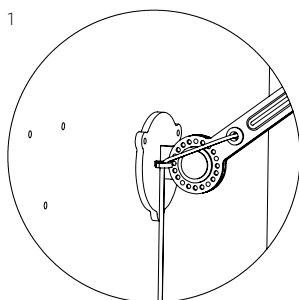

TONONE

technical specifications

BOLT wall sidefit small

Design by Anton de Groof, 2013

Starting point for the products of Tonone is the passion for traditional mechanics. The first product line that resulted from this fascination is the lamp series 'Bolt'. Key element in this industrial series is the joint construction that can be adjusted with a wingnut-shaped tool. Besides being a functional tool, this wingnut is integrated in the design of the lamp itself as a distinctive visual element. The Bolt collection is available in 29 different models and in 11 colors.

Type	Wall lamp
Environment	Indoor
Material	Steel & aluminum
Wingnut	Wingnut Solid Brass included
Cord length	Bolt with cord 2750 mm Bolt install 10 mm
Weight	1,0 kg
Voltage	220-240 V
Max Watt	60 Watt
Socket	E27
IP	20
Lightsource	Lightsource not included

Packaging

Weight	1,8 kg
Length	67 cm
Width	20 cm
Height	20 cm

TONONE

technical specifications

		<i>with cord</i>	<i>install</i>
	smokey black	1220	1236
	flux green	1222	1238
	pure white	1224	1240
	midnight grey	1263	1266
	ash grey	1227	1243
	striking orange	1225	1241
	lightning white	1223	1239
	thunder blue	1226	1242
	daybreak rose	1471	1474
	sunny yellow	1429	1432
	ice blue	1617	1618

TONONE

technical specifications

With cord

1. With powercord including switch and a plug.

Install

2. With terminal block to install directly on a junction box.

3. With optional wall ring.

Optional wall ring
Article number