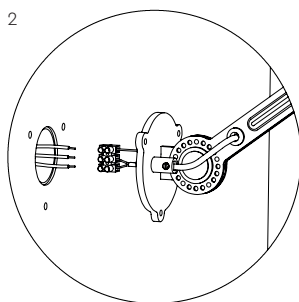

TONONE

technical specifications

BOLT wall sidefit small

Design by Anton de Groof, 2013

Starting point for the products of Tonone is the passion for traditional mechanics. The first product line that resulted from this fascination is the lamp series 'Bolt'. Key element in this industrial series is the joint construction that can be adjusted with a wingnut-shaped tool. Besides being a functional tool, this wingnut is integrated in the design of the lamp itself as a distinctive visual element. The Bolt collection is available in 29 different models and in 11 colors.

Type	Wall lamp
Environment	Indoor
Material	Steel & aluminum
Wingnut	Wingnut Solid Brass included
Cord length	Bolt with cord 2750 mm Bolt install 10 mm
Weight	1,0 kg
Voltage	220-240 V
Max Watt	60 Watt
Socket	E27
IP	20
Lightsource	Lightsource not included

Packaging

Weight	1,8 kg
Length	67 cm
Width	20 cm
Height	20 cm

TONONE

technical specifications

		<i>with cord</i>	<i>install</i>
	smokey black	1220	1236
	flux green	1222	1238
	pure white	1224	1240
	midnight grey	1263	1266
	ash grey	1227	1243
	striking orange	1225	1241
	lightning white	1223	1239
	thunder blue	1226	1242
	daybreak rose	1471	1474
	sunny yellow	1429	1432
	ice blue	1617	1618

TONONE

technical specifications

With cord

1. With powercord including switch and a plug.

Install

2. With terminal block to install directly on a junction box.

3. With optional wall ring.

Optional wall ring
Article number