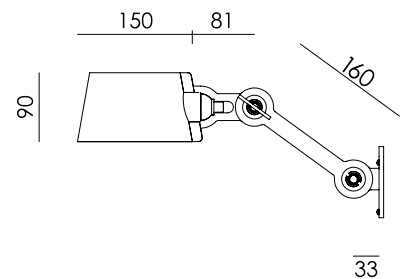

TONONE

technical specifications

BOLT wall sidefit small

Design by Anton de Groof, 2013

Starting point for the products of Tonone is the passion for traditional mechanics. The first product line that resulted from this fascination is the lamp series 'Bolt'. Key element in this industrial series is the joint construction that can be adjusted with a wingnut-shaped tool. Besides being a functional tool, this wingnut is integrated in the design of the lamp itself as a distinctive visual element. The Bolt collection is available in 29 different models and in 11 colors.

Type	Wall lamp
Environment	Indoor
Material	Steel & aluminum
Wingnut	Wingnut Solid Brass included
Cord length	Bolt with cord 2750 mm Bolt install 10 mm
Weight	1,0 kg
Voltage	220-240 V
Max Watt	60 Watt
Socket	E27
IP	20
Lightsource	Lightsource not included

Packaging

Weight	1,8 kg
Length	67 cm
Width	20 cm
Height	20 cm

TONONE

technical specifications

		<i>with cord</i>	<i>install</i>
	smokey black	1220	1236
	flux green	1222	1238
	pure white	1224	1240
	midnight grey	1263	1266
	ash grey	1227	1243
	striking orange	1225	1241
	lightning white	1223	1239
	thunder blue	1226	1242
	daybreak rose	1471	1474
	sunny yellow	1429	1432
	ice blue	1617	1618