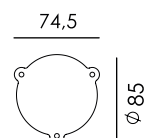

TONONE

technical specifications

BOLT wall sidefit small

Design by Anton de Groof, 2013

Starting point for the products of Tonone is the passion for traditional mechanics. The first product line that resulted from this fascination is the lamp series 'Bolt'. Key element in this industrial series is the joint construction that can be adjusted with a wingnut-shaped tool. Besides being a functional tool, this wingnut is integrated in the design of the lamp itself as a distinctive visual element. The Bolt collection is available in 29 different models and in 11 colors.

Type	Wall lamp
Environment	Indoor
Material	Steel & aluminum
Wingnut	Wingnut Solid Brass included
Cord length	Bolt with cord 2750 mm Bolt install 10 mm
Weight	1,0 kg
Voltage	220-240 V
Max Watt	60 Watt
Socket	E27
IP	20
Lightsource	Lightsource not included

Packaging

Weight	1,8 kg
Length	67 cm
Width	20 cm
Height	20 cm

TONONE

technical specifications

		<i>with cord</i>	<i>install</i>
	smokey black	1220	1236
	flux green	1222	1238
	pure white	1224	1240
	midnight grey	1263	1266
	ash grey	1227	1243
	striking orange	1225	1241
	lightning white	1223	1239
	thunder blue	1226	1242
	daybreak rose	1471	1474
	sunny yellow	1429	1432
	ice blue	1617	1618