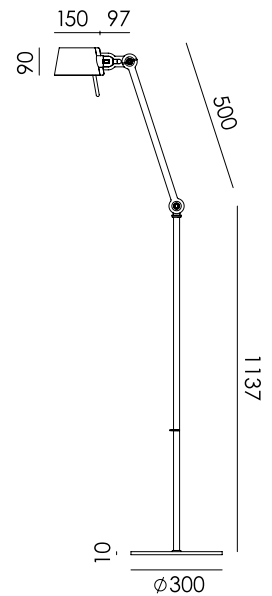

## BOLT floor long 1 arm

Design by Anton de Groof, 2013

Starting point for the products of Tonone is the passion for traditional mechanics. The first product line that resulted from this fascination is the lamp series 'Bolt'. Key element in this industrial series is the joint construction that can be adjusted with a wingnut-shaped tool. Besides being a functional tool, this wingnut is integrated in the design of the lamp itself as a distinctive visual element. The Bolt collection is available in 29 different models and in 11 colors.

Type	Floor lamp
Environment	Indoor
Material	Steel & aluminum
Wingnut	Wingnut Solid Brass included
Cord length	2200 mm
Weight	9,35 kg
Voltage	220-240 V
Max Watt	60 Watt
Socket	E27
IP	20
Lightsource	Lightsource not included

### Packaging

Weight	11,5 kg
Length	75 cm
Width	47 cm
Height	18 cm

# TONONE

technical specifications

Article number

	smokey black	1279
	flux green	1280
	pure white	1282
	midnight grey	1286
	ash grey	1285
	striking orange	1283
	lightning white	1281
	thunder blue	1284
	daybreak rose	1468
	sunny yellow	1426
	ice blue	1611