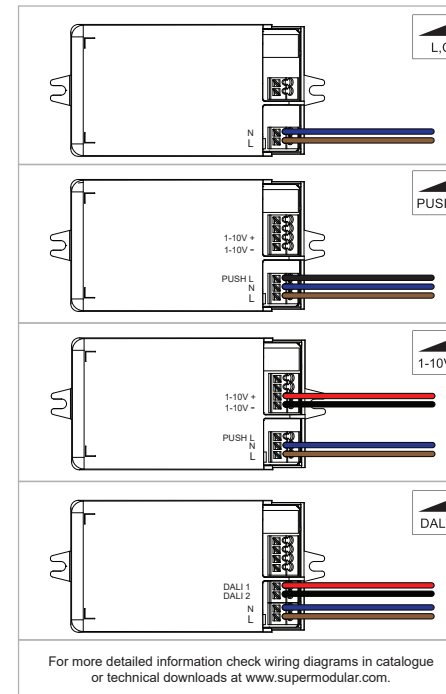

# Marbul 1x LED

115000XX\_115001XX\_115002XX\_115003XX\_115004XX\_115005XX

The light source contained in this luminaire shall only be replaced by the manufacturer or his service agent or a similar qualified person