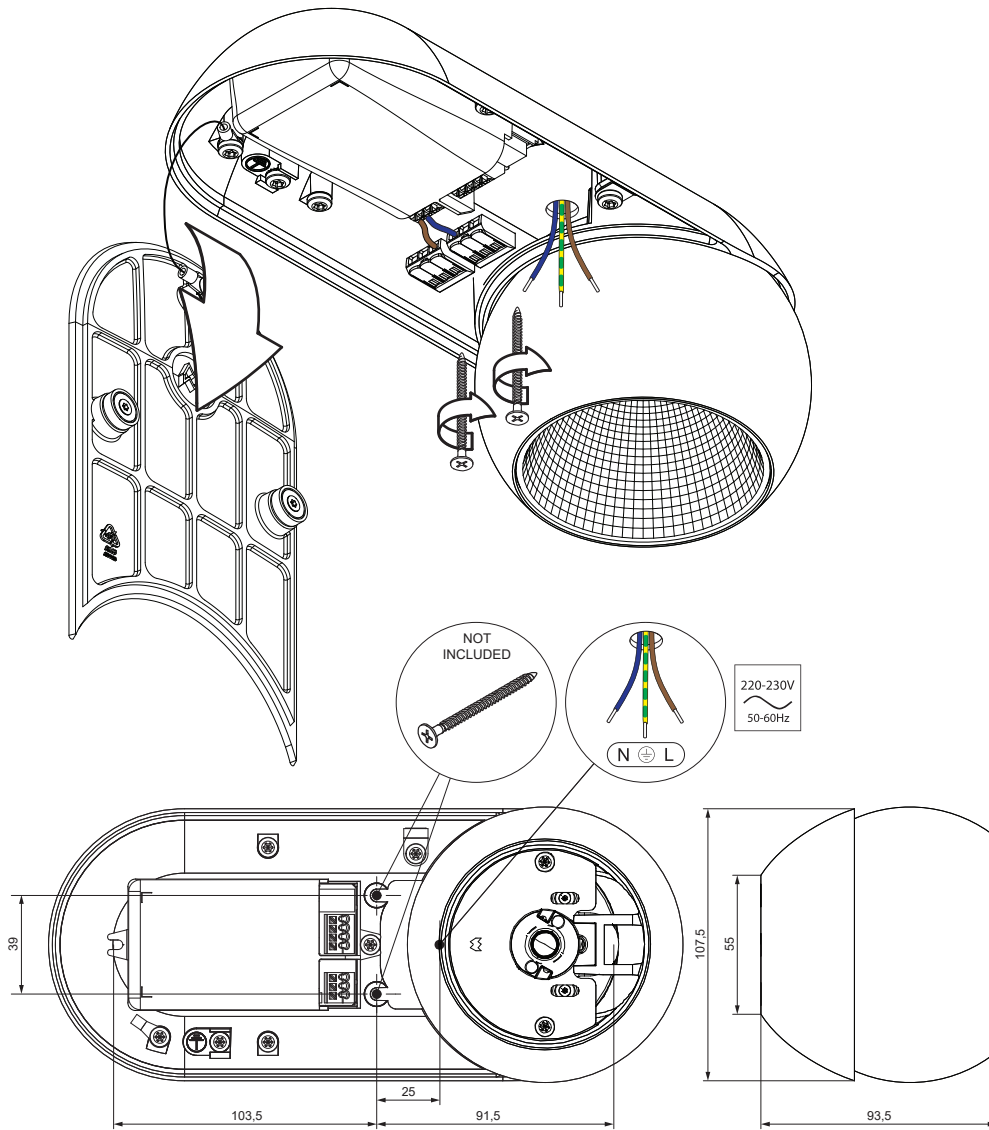

# Marbul 1x LED

115000XX\_115001XX\_115002XX\_115003XX\_115004XX\_115005XX

The light source contained in this luminaire shall only be replaced by the manufacturer or his service agent or a similar qualified person