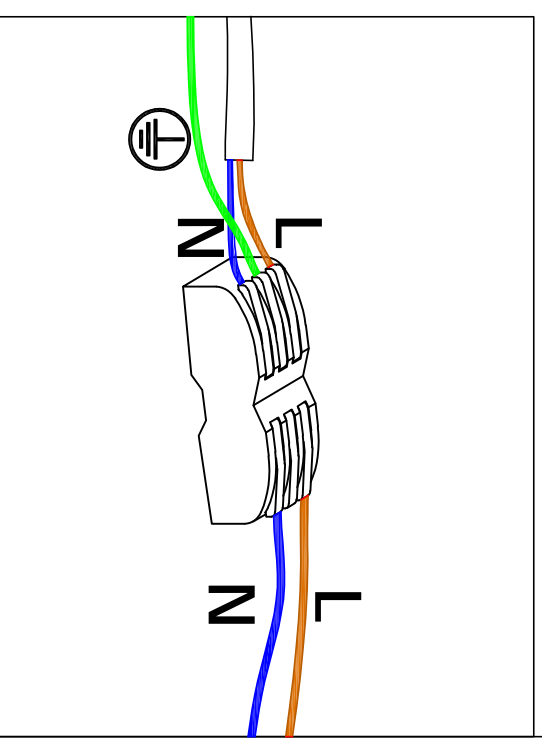

DALT  
A1280/NEG  
A1280/BCO  
A1280/VER

# aromas

POWER: 220-240V AC 50/60Hz G9 Max5W LED DIM

NO	C	D	E	F	G	H	I
ITEM							
QTY	1pcs	1pcs	1pcs	2pcs	1pcs	1pcs	1pcs