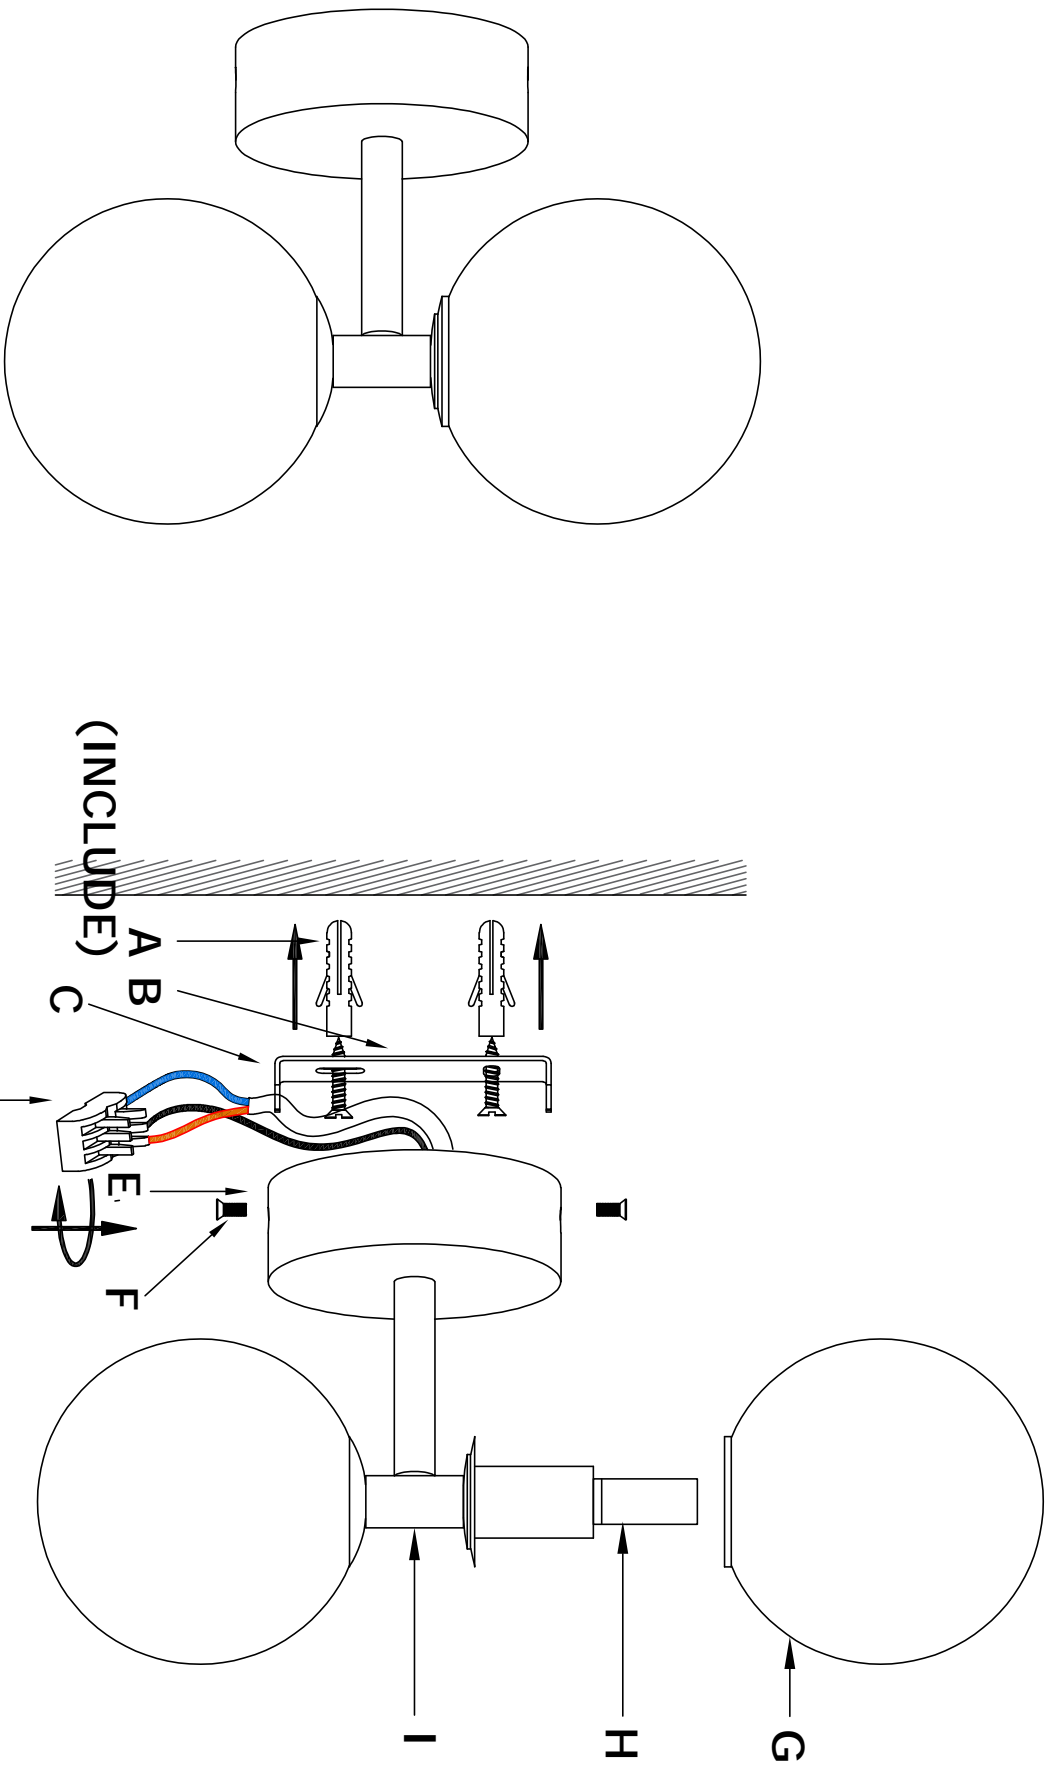

DALT  
A1280/NEG  
A1280/BCO  
A1280/VER

# aromas

POWER: 220-240V AC 50/60Hz G9 Max5W LED DIM

NO	C	D	E	F	G	H	I
ITEM							
QTY	1pcs	1pcs	1pcs	2pcs	1pcs	1pcs	1pcs