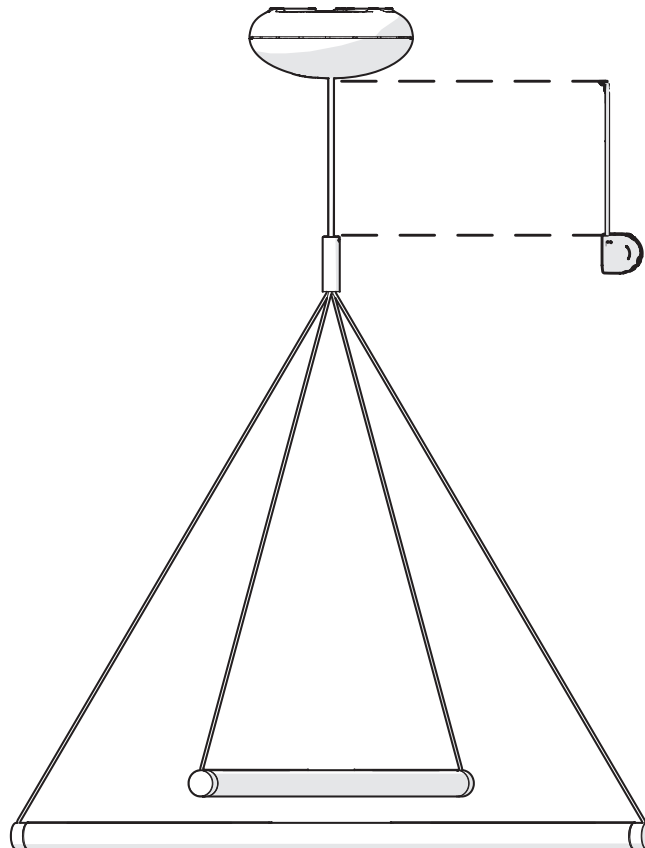

THE INSULATION BETWEEN THE LOW VOLTAGE POWER SUPPLY AND THE CONTROL CONDUCTOR IS BASIC INSULATION

LV电源与控制导体之间的绝缘类别为基本绝缘

I

moooi

DRAPE LIGHT 78

2

1

2

3

moooi

DRAPE LIGHT 78

4

5

m o o o i

DRAPE LIGHT 78

6

6

visit www.mooui.com for more information about the collection

moooi

DRAPE LIGHT 78

7

1

2

8