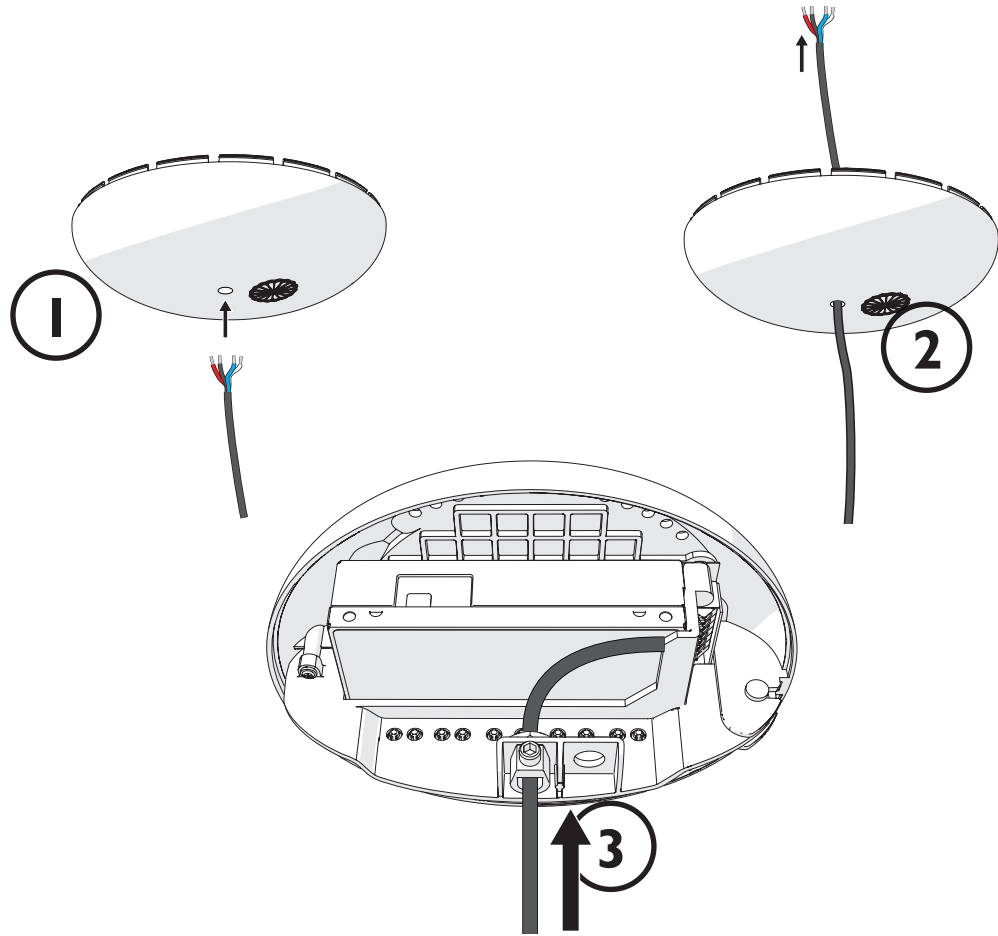

THE INSULATION BETWEEN THE LOW VOLTAGE POWER SUPPLY AND THE CONTROL CONDUCTOR IS BASIC INSULATION

LV电源与控制导体之间的绝缘类别为基本绝缘

I

moooi

DRAPE LIGHT 78

2

1

2

3

moooi

DRAPE LIGHT 78

4

5

m o o o i

DRAPE LIGHT 78

6