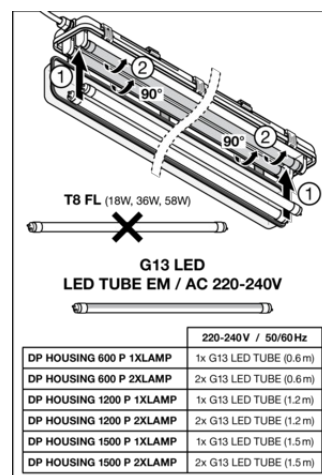

Fotometrische- en lichtontwerpbestanden	Naam document
IES file (IES)	DP HOUSING 1500 P 1xL IP65 incl LEDTUBE CON P 24W
LDT file (Eulumdat)	DP HOUSING 1500 P 1xL IP65 incl LEDTUBE CON P 24W
CAD/BIM-bestanden	Naam document
BIM_Revit_3D	Damp Proof Housing G3
CAD_STEP_3D	DP HOUSING G3 1 1500

LOGISTIEKE GEGEVENS

Productcode	Verpakkingseenheid (stuks per verpakking)	Afmetingen (lengte x breedte x hoogte)	Brutogewicht	Volume
4099854118159	Vouwdoos 1	68 mm x 1,577 mm x 75 mm	1059.00 g	8.04 dm³
4099854118166	Verzenddoos 9	1,592 mm x 216 mm x 237 mm	10181.00 g	81.50 dm³

De genoemde productcodes beschrijven de kleinste hoeveelheid die besteld kan worden. Eén verzendeenheid kan bestaan uit één of meer afzonderlijke producten. Bij het plaatsen van een order enkele of veelvouden van de verpakkingseenheid invoeren.

AANVULLENDE CATALOGUSINFORMATIE

Referenties / Links

– Voor garantie zie www.benelux.ledvance.com/garantie