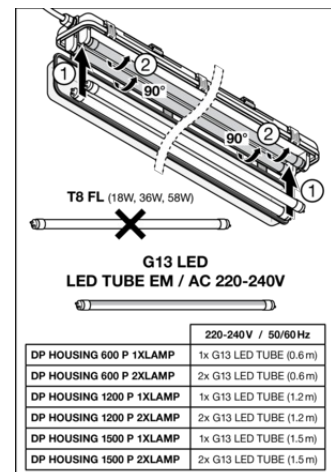

Fotometrische- en lichtontwerpbestanden		Naam document
	IES file (IES)	DP HOUSING 1500 P 2xL IP65 incl LEDTUBE CON P 24W
	LDT file (Eulumdat)	DP HOUSING 1500 P 2xL IP65 incl LEDTUBE CON P 24W
CAD/BIM-bestanden		Naam document
	BIM_Revit_3D	Damp Proof Housing G3
	CAD_STEP_3D	DP HOUSING G3 2 1500

LOGISTIEKE GEGEVENS

Productcode	Verpakkingseenheid (stuks per verpakking)	Afmetingen (lengte x breedte x hoogte)	Brutogewicht	Volume
4099854118210	Vouwdoos 1	98 mm x 1,577 mm x 75 mm	1399.00 g	11.59 dm³
4099854118227	Verzenddoos 6	1,592 mm x 208 mm x 237 mm	9174.00 g	78.48 dm³

De genoemde productcodes beschrijven de kleinste hoeveelheid die besteld kan worden. Eén verzendeenheid kan bestaan uit één of meer afzonderlijke producten. Bij het plaatsen van een order enkele of veelvoud van de verpakkingseenheid invoeren.

AANVULLENDE CATALOGUSINFORMATIE

Referenties / Links

– Voor garantie zie www.benelux.ledvance.com/garantie