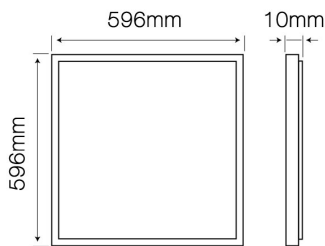

Product code: 248856 EAN: 5901583248856

LED line® Panel 36W 2700K 2880lm square

Product description

Manufacturer issues a 3-year warranty for this product.

Yellow free technology means that the housing of this product is made of high quality material which is resistant to yellowing degeneration caused by UV radiation, thanks to which the product maintains its esthetic appearance for many years.

The slim design gives the product a modern minimalist appearance and can be installed in limited space.

Reliable photometric files are available based on photometric tests performed at the LED line® Light Research and Measurement Centre.

LED quantity

Power Factor

Number of on/off cycles

Ambient temperature suitable for operation

IEC protection class

Name of the parameter	Value
Colour of the light	White
Correlated colour temperature	2700 K
Wattage	36 W
Luminous efficacy	80 lm/W
Luminous flux	2880 lm
IP protection rating	20
Warranty (years)	3
Flicker Free	YES
Supply voltage range and voltage type	220-260 AC
Frequency of the supply voltage	50/60Hz
Colour rendering index Ra	80
Colour	white
The lumen maintenance factor	>0,7
Beam angle	120 °
LGP	PMMA
Material (cover)	polystyrene
Material (housing)	aluminum
LED type	SMD4014
LED quantity	192
Lifespan	30000
Power Factor	0,95
Number of on/off cycles	50000

Name of the parameter	Value
Ambient temperature suitable for operation	-5 ÷ 40 °C
Installation method	recessed
For indoor use	YES
IEC protection class	II
Full box quantity	4 pc
Lamp's warm-up time to 60%	1
Length	596 mm
Width	596 mm
Height	10 mm
Product weight with packaging (g)	>0,7 g
Master carton weight (kg)	11,7
Energy class	A++
Is this product a light source? (EPREL)	Yes
Product code	248856
GPC classification	10005639 - Lighting - permanently mounted
Status	Active (on sale)
Net content of the product	1
GSI unit	szt