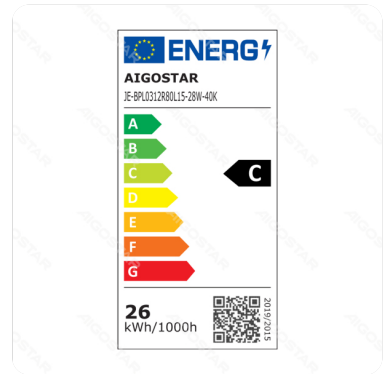

# LED high-efficiency panel light 28W natural light

Barcode: 8433325317300

## Specification

Dimension	L1195*W295 mm
-----------	---------------

## Technical parameters

Voltage	220-240V
Luminous flux	5040lm
EEL	C
Current	130mA
CRI	Ra≥80
Beam angle	170°
Hg%	Zero
Power	28W
Frequency	50/60Hz
Color temperature	4000K
DF	> 0.9