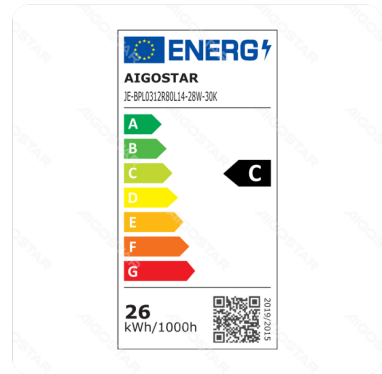

LED high-efficiency panel light 28W warm light

Barcode: 8433325317294

Feature

Technology	LED
------------	-----

Specification

Dimension	L1195*W295 mm
-----------	---------------

Technical parameters

Voltage	220-240V
Luminous flux	4760lm
EEL	C
Current	130mA
CRI	Ra≥80
Beam angle	170°
Hg%	Zero
Power	28W
Frequency	50/60Hz
Color temperature	3000K
DF	> 0.9

Application environment

Environment	Indoor
Working Temperature	-20°C ~ 40°C

Life span

Life span	25000h
Switching frequency	> 10000times

Material

Main Materials	Iron&Aluminum&PS
----------------	------------------

Certification

Certification	
---------------	---

Package

Package	pc/white box
Outer Package	pcs/ctn
Unit package qty	1
Outer package qty	6

Dimensional diagram

Size: 295*1195*32mm

Certification Download

Instruction
manual