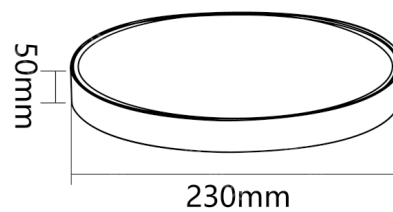

Package	pc/color box
Outer Package	pcs/ctn
Unit package qty	1
Outer package qty	6

Internal parameter

Power consumption per 1,000 hours	12kwh/1000h
-----------------------------------	-------------

Dimensional diagram