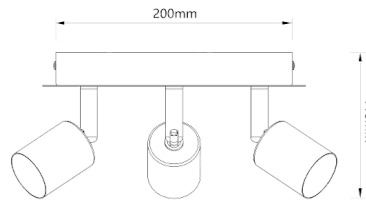

Three-way Spotlight Black (Without Light Source)

Barcode: 8433325289928

Specification

Dimension	D200*H110 mm
Lampholder	GU10*3
Wire	2x0.75mm ²

Technical parameters

Voltage	220-240V ~
Power	60W
Frequency	50/60Hz

Package

Package	pc/color box
Outer Package	pcs/ctn
Unit package qty	1
Outer package qty	20

Dimensional diagram

Certification Download

Instruction
manual

[Download](#)