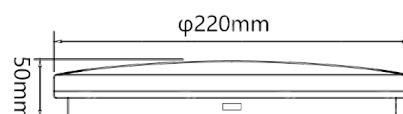

Application environment

Environment	Indoor
Working Temperature	-20°C ~ 40°C
IP level	IP54

Life span

Life span	25000h

Material

Shell material	ABS&PC
Main Materials	ABS&PC

Certification

Certification	

Package

Package	pc/color box
Outer Package	pcs/ctn
Unit package qty	1
Outer package qty	10

Internal parameter

Power consumption per 1,000 hours	18kwh/1000h

Dimensional diagram

Certification Download