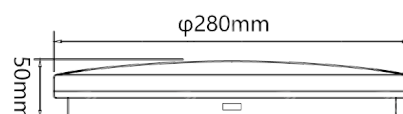

Application environment

Environment	Indoor
Working Temperature	-20°C ~ 40°C
IP level	IP54

Life span

Life span	25000h

Material

Shell material	ABS&PC
Main Materials	ABS&PC

Certification

Certification	

Package

Package	pc/color box
Outer Package	pcs/ctn
Unit package qty	1
Outer package qty	10

Internal parameter

Power consumption per 1,000 hours	24kwh/1000h

Dimensional diagram

Certification Download