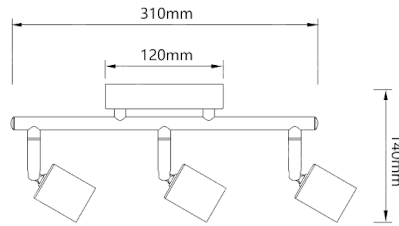

Three-way Spotlight (Without Light Source)

Barcode: 8433325220075

Specification

Dimension	L310*W120*H140 mm
Lampholder	GU10*3

Technical parameters

Voltage	220-240V ~
Power	60W
Frequency	50/60Hz

Application environment

Package	pc/color box
---------	--------------

Outer Package	pcs/ctn
Unit package qty	1
Outer package qty	12

Dimensional diagram

Certification Download

Instruction
manual

[Download](#)