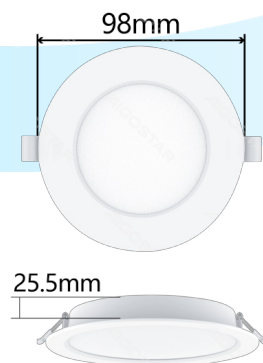

Application environment

Environment	Indoor
Working Temperature	-20°C ~ 45°C
Installation method	flush mounted
Application of places	sitting room, bedroom, kitchen, restroom, balcony

Life span

Life span	20000h
Switching frequency	> 10000times

Material

Shell material	Plastic

Certification

Certification	

Package

Package	pc/color box
Outer Package	pcs/ctn
Unit package qty	1
Outer package qty	90

Internal parameter

Power consumption per 1,000 hours	4kwh/1000h

Dimensional diagram

Certification Download

Instruction
manual

Download

EEL

Download