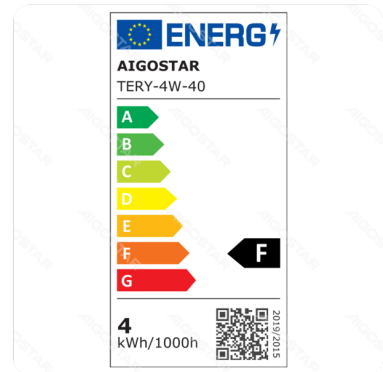

E6 LED Flush-mounted Round Downlight 4W Natural Light

Barcode: 8433325210014

Feature

Technology	LED
------------	-----

Specification

Dimension	φ98*H25.5 mm
Wire length	15mm
Cutout size	Φ77-82mm

Technical parameters

Voltage	200-240V~
Luminous flux	380lm
EEL	F
Current	24mA
CRI	Ra≥80
Beam angle	100°
Hg%	0.001%
Power	4W
Incandescent Lamp Power	31W
Frequency	50/60Hz
Color temperature	4000K
IK Protection	IK03
DF	> 0.9