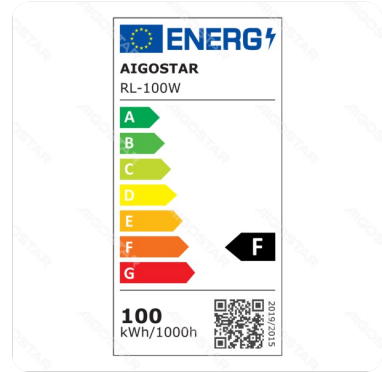

DOB LED slim street light 100W

Barcode: 8433325317003

Feature

Technology	LED
------------	-----

Specification

Dimension	L483*W186*H84 mm
Wire length	300mm
Wire	3x1.0mm ²

Technical parameters

Voltage	220-240V ~
Luminous flux	9300lm
EEL	F
Current	435mA
CRI	Ra≥80
Beam angle	100°
Power	100W
Frequency	50/60Hz
Color temperature	6500K
IK Protection	IK08
DF	≥0.9

Application environment

Environment	Outdoor
Working Temperature	-10°C ~ 50°C

IP level	IP65
----------	------

Life span

Life span	30000h
Switching frequency	≥100000times

Material

Main Materials	Aluminum & PC
----------------	---------------

Certification

Certification	 
---------------	---

Package

Package	pc/color box
Outer Package	pcs/ctn
Unit package qty	1
Outer package qty	10

Internal parameter

Power consumption per 1,000 hours	100kwh/1000h
-----------------------------------	--------------