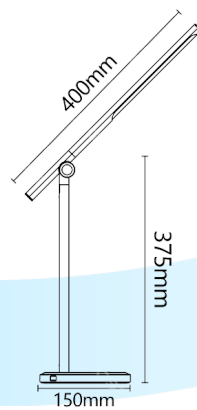

## Specification

Dimension	L400*W150*H375 mm
Wire length	1.5m

## Material

Shell material	Aluminum&Plastic
Main Materials	Aluminum

## Dimensional diagram