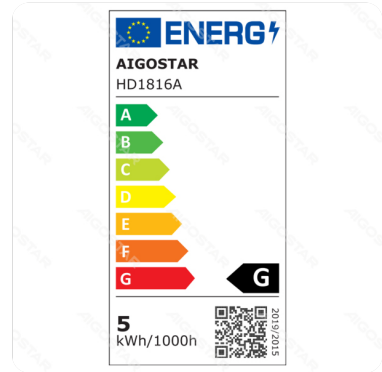

LED Foldable Table Lamp Black 8W 3000-6000K

Barcode: 8433325202743

Feature

Technology	LED

Specification

Dimension	L400*W150*H375 mm
Wire length	1.5m

Technical parameters

Voltage	100-240V~
Luminous flux	400lm
EEL	G
Current	500mA
CRI	Ra≥80
Beam angle	120°
Hg%	Zero
Power	8W
Incandescent Lamp Power	35W
Frequency	50/60Hz
Color temperature	3000K-6000K
DF	≥0.5

Application environment