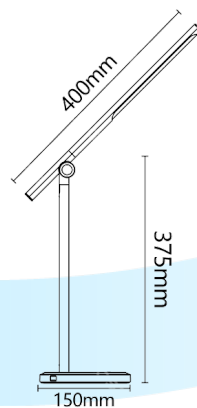

## Specification

Dimension	L400*W150*H375 mm
Wire length	1.5m

## Material

Shell material	Aluminum&Plastic
Main Materials	Aluminum

## Dimensional diagram