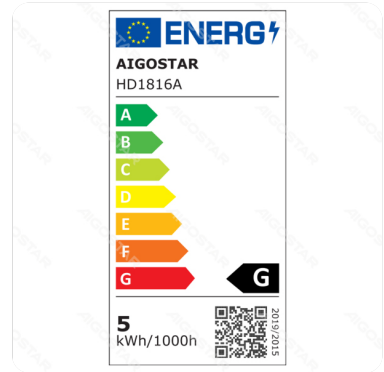

LED Foldable Table Lamp White 8W 3000-6000K

Barcode: 8433325202750

Feature

Technology	LED

Specification

Dimension	L400*W150*H375 mm
Wire length	1.5m

Technical parameters

Voltage	100-240V~
Luminous flux	400lm
EEL	G
Current	500mA
CRI	Ra≥80
Beam angle	120°
Hg%	Zero
Power	8W
Incandescent Lamp Power	35W
Frequency	50/60Hz
Color temperature	3000K-6000K
DF	≥0.5

Application environment