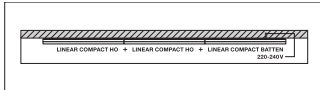

Product code	Packaging unit (Pieces/Unit)	Dimensions (length x width x height)	Gross weight	Volume
4058075106277	Folding box 1	780 mm x 40 mm x 30 mm	364.00 g	0.94 dm³
4058075106284	Shipping box 25	818 mm x 233 mm x 180 mm	8070.00 g	34.31 dm³

The mentioned product code describes the smallest quantity unit which can be ordered. One shipping unit can contain one or more single products. When placing an order, for the quantity please enter single or multiples of a shipping unit.

ADDITIONAL CATALOG INFORMATION

References / Links

– For Guarantee see www.ledvance.com/guarantee

DISCLAIMER

Subject to change without notice. Errors and omission excepted. Always make sure to use the most recent release.