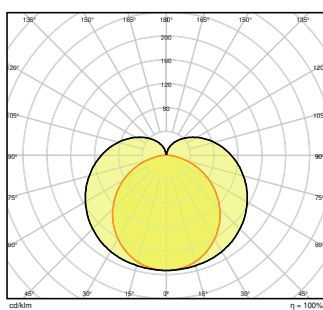

Photometrical data

Luminous flux	1000 lm
Luminous efficacy	100 lm/W
Color temperature	3000 K
Light color (designation)	Warm White
Color rendering index Ra	> 80
Standard deviation of color matching	< 5 sdc <sub>m</sub>
Photobiological safety group acc. to EN62778	RG0
Beam angle	140 °