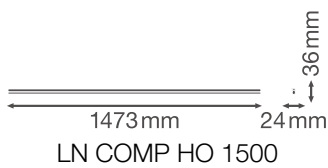

Product features

- Replacement for traditional T8 or T5 luminaires
- Up to 10 luminaires connectable
- Translucent end caps
- Linear Compact Batten connectable at the beginning of the row with wiring on back side
- Versions with luminous flux 1000...2500 lm available
- 4 different lengths available
- High luminous efficacy: up to 100 lm/W
- Glow Wire Test according to IEC 60695-2-12: 850 °C

Photometrical data

Luminous flux	2500 lm
Luminous efficacy	100 lm/W
Color temperature	3000 K
Light color (designation)	Warm White
Color rendering index Ra	> 80
Standard deviation of color matching	< 5 sdc _m
Photobiological safety group acc. to EN62778	RG0
Beam angle	140 °

LN COMP HO 1500 25W 3000K
IP20

Dimensions & Weight

Length	1473.00 mm
Width	24.00 mm
Height	36.00 mm
Product weight	600.00 g

Materials & Colors

Product color	White
Housing color	White
Body material	Polycarbonate (PC)
Cover material	Polycarbonate (PC)
Light emitting surface material	Polycarbonate (PC)
Glow Wire Test according to IEC 60695-2-12	850 °C
Mercury content	0.0 mg