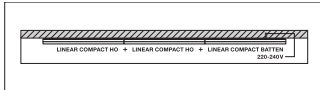

Product code	Packaging unit (Pieces/Unit)	Dimensions (length x width x height)	Gross weight	Volume
4058075106352	Folding box 1	1,680 mm x 40 mm x 30 mm	741.00 g	2.02 dm³
4058075106369	Shipping box 25	1,718 mm x 233 mm x 180 mm	19481.00 g	72.05 dm³

The mentioned product code describes the smallest quantity unit which can be ordered. One shipping unit can contain one or more single products. When placing an order, for the quantity please enter single or multiples of a shipping unit.

ADDITIONAL CATALOG INFORMATION

References / Links

– For Guarantee see www.ledvance.com/guarantee

DISCLAIMER

Subject to change without notice. Errors and omission excepted. Always make sure to use the most recent release.