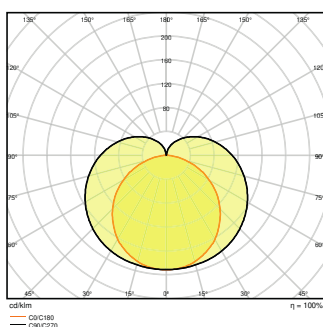

Photometrical data

Luminous flux	2500 lm
Luminous efficacy	100 lm/W
Color temperature	3000 K
Light color (designation)	Warm White
Color rendering index Ra	> 80
Standard deviation of color matching	< 5 sdc _m
Photobiological safety group acc. to EN62778	RG0
Beam angle	140 °