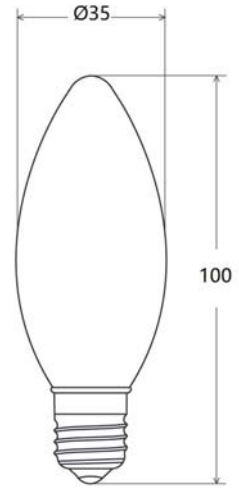

Atria - Casambi LED Filament Bulb

4w | 275lm | 2200K

Ordering Code:

B35-22K-AMB-E27

Atria is Casambi enabled LED bulb makes it easier than ever to introduce smart lighting at home. Use the Casambi app and start controlling your lights straight out of the box.

Other CCT and glass finishes available upon request.

Lamp Features & Specifications:

Style	B35	Lifetime	30000hrs
Socket	E27	Cycles on/off	100000
Filaments	Spiral	Working Voltage	220-240VAC 50/60Hz
Dimmable	By Casambi App	In-rush protection	3000V
Power	4w	Operating Temperature	-20° to +45°
Equivalent	20w	Energy Efficiency	71.6lm/w
Lumen	265	Energy Class	G (G -> A scale)
CCT	2200K	Beam Angle	360°
CRI	>90	Power Factor	>0.9
Glass Finish	Amber	Lamp Weight	25g
Warranty	3 Years		
IP	20		
Control range	50m		