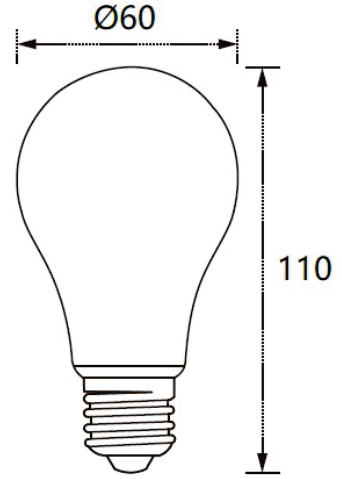

Lyra - Casambi LED Filament Bulb

4w | 243lm | 2200K

Ordering Code:

A60-22K-AMB-E27

Lyra is Casambi enabled LED bulb makes it easier than ever to introduce smart lighting at home. Use the Casambi app and start controlling your lights straight out of the box.

Other CCT and glass finishes available upon request.

Lamp Features & Specifications:

Style	A60	Lifetime	30000hrs
Socket	E27	Cycles on/off	100000
Filaments	Spiral	Working Voltage	220-240VAC 50/60Hz
Dimmable	By Casambi App	In-rush protection	3000V
Power	4w	Operating Temperature	-20° to +45°
Equivalent	20w	Energy Efficiency	65.7lm/w
Lumen	243	Energy Class	G ( G -> A scale)
CCT	2200K	Beam Angle	360°
CRI	>90	Power Factor	>0.9
Glass Finish	Amber	Lamp Weight	32g
Warranty	3 Years		
IP	20		
Control range	50m		