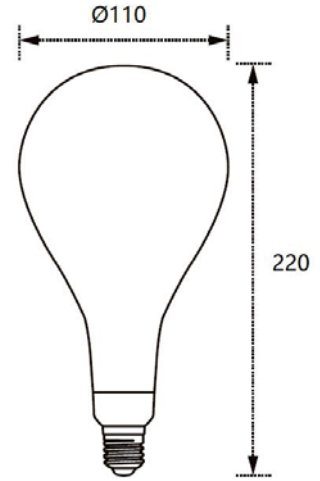

Navi - Casambi LED Filament Bulb

4w | 275lm | 2200K

Ordering Code:

A110-22K-AMB-E27

Navi is Casambi enabled LED bulb makes it easier than ever to introduce smart lighting at home. Use the Casambi app and start controlling your lights straight out of the box.

Other CCT and glass finishes available upon request.

Lamp Features & Specifications:

Style	A110	Lifetime	30000hrs
Socket	E27	Cycles on/off	100000
Filaments	Spiral	Working Voltage	220-240VAC 50/60Hz
Dimmable	By Casambi App	In-rush protection	3000V
Power	4w	Operating Temperature	-20° to +45°
Equivalent	20w	Energy Efficiency	79.7lm/w
Lumen	295	Energy Class	G (G -> A scale)
CCT	2200K	Beam Angle	360°
CRI	>90	Power Factor	>0.9
Glass Finish	Amber	Lamp Weight	220g
Warranty	3 Years		
IP	20		
Control range	50m		