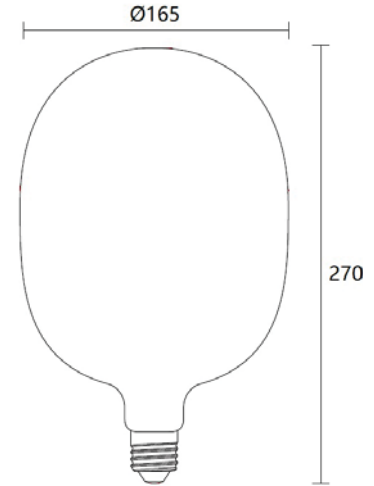

Vashi - Casambi LED Filament Bulb

4w | 297lm | 2200K

Ordering Code:

EGG-22K-AMB-E27

Vashi is Casambi enabled LED bulb makes it easier than ever to introduce smart lighting at home. Use the Casambi app and start controlling your lights straight out of the box.

Other CCT and glass finishes available upon request.

Lamp Features & Specifications:

Style	EGG	Lifetime	30000hrs
Socket	E27	Cycles on/off	100000
Filaments	Spiral	Working Voltage	220-240VAC 50/60Hz
Dimmable	By Casambi App	In-rush protection	3000V
Power	4w	Operating Temperature	-20° to +45°
Equivalent	20w	Energy Efficiency	80.2lm/w
Lumen	297	Energy Class	G (G -> A scale)
CCT	2200K	Beam Angle	360°
CRI	>90	Power Factor	>0.9
Glass Finish	Amber	Lamp Weight	261g
Warranty	3 Years		
IP	20		
Control range	50m		