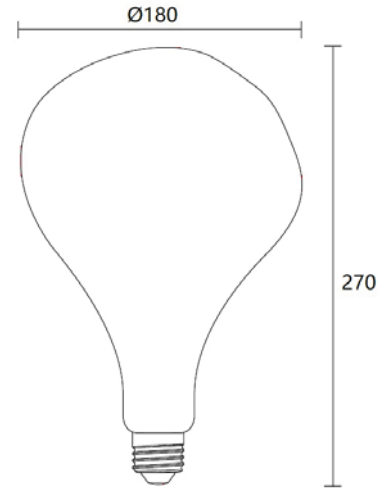

Vega - Casambi LED Filament Bulb

4w | 291lm | 2200K

Ordering Code:

BT165-22K-AMB-E27

Vega is Casambi enabled LED bulb makes it easier than ever to introduce smart lighting at home. Use the Casambi app and start controlling your lights straight out of the box.

Other CCT and glass finishes available upon request.

Lamp Features & Specifications:

Style	BT165	Lifetime	30000hrs
Socket	E27	Cycles on/off	100000
Filaments	Spiral	Working Voltage	220-240VAC 50/60Hz
Dimmable	By Casambi App	In-rush protection	3000V
Power	4w	Operating Temperature	-20° to +45°
Equivalent	20w	Energy Efficiency	78.6lm/w
Lumen	291	Energy Class	G ( G -> A scale)
CCT	2200K	Beam Angle	360°
CRI	>90	Power Factor	>0.9
Glass Finish	Amber	Lamp Weight	272g
Warranty	3 Years		
IP	20		
Control range	50m		