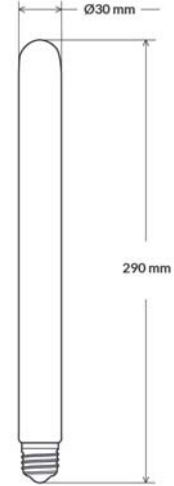

Samson - Casambi LED Filament Bulb

4w | 303lm | 2200K

Ordering Code:

T30-22K-AMB-E27

Samson is Casambi enabled LED bulb makes it easier than ever to introduce smart lighting at home. Use the Casambi app and start controlling your lights straight out of the box.

Other CCT and glass finishes available upon request.

Lamp Features & Specifications:

Style	T30	Lifetime	30000hrs
Socket	E27	Cycles on/off	100000
Filaments	Straight	Working Voltage	220-240VAC 50/60Hz
Dimmable	By Casambi App	In-rush protection	3000V
Power	4w	Operating Temperature	-20° to +45°
Equivalent	20w	Energy Efficiency	81.9lm/w
Lumen	303	Energy Class	G (G -> A scale)
CCT	2200K	Beam Angle	360°
CRI	>90	Power Factor	>0.9
Glass Finish	Amber	Lamp Weight	65g
Warranty	3 Years		
IP	20		
Control range	50m		