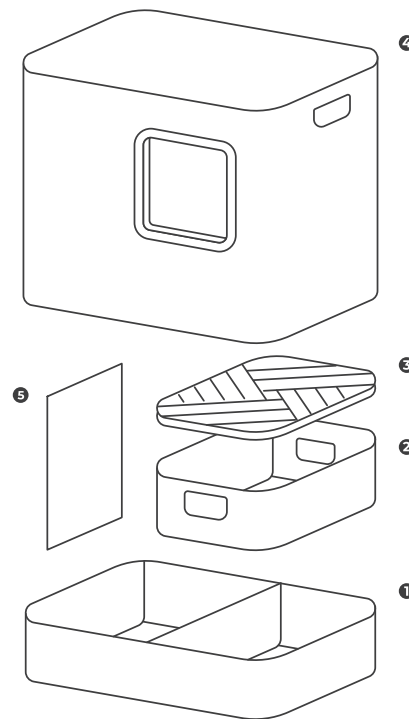

Enjoy your Hoopo® Dome!

Is there anything else we can do
for you? Go to hoopo.eu/service

Product & components

- ❶ Cat Litter Box
- ❷ Little Base Basin
- ❸ Filter Plate
- ❹ Cover
- ❺ Separator
- ❻ Shovel Holder
- ❼ Cat Litter Shovel

Size of the shovel
226×100×33mm

Size of the cover
515×390×381mm

Hoopo® Dome
Patented design

How to Dome

Hoopo®

Hoopo®

How to install

As the picture shows, Put the litter basin and separator into the corresponding place.

Spread the right amount cat litter evenly into the base basin.

When you clean up the pet feces, lift the cover up and put it on the floor.

You can use the litter base basin to hold the feces and pour them out to the right place.