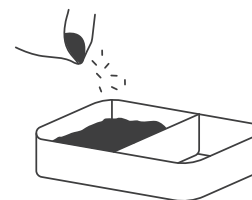

Enjoy your Hoopo® Dome!

Is there anything else we can do
for you? Go to hoopo.eu/service

Product & components

- ❶ Cat Litter Box
- ❷ Little Base Basin
- ❸ Filter Plate
- ❹ Cover
- ❺ Separator
- ❻ Shovel Holder
- ❼ Cat Litter Shovel

Size of the shovel
226×100×33mm

Size of the cover
515×390×381mm

Hoopo® Dome
Patented design

How to Dome

Hoopo®

Hoopo®

How to install

As the picture shows, Put the litter basin and separator into the corresponding place.

As the picture shows, put the opening side of the cover down and cover it onto the cat litter basin.

How to use

You can wash the cat litter toilet with water directly & dry it naturally. Don't dry it by heating method.

Spread the right amount cat litter evenly into the base basin.

When you clean up the pet feces, lift the cover up and put it on the floor.

You can use the litter base basin to hold the feces and pour them out to the right place.