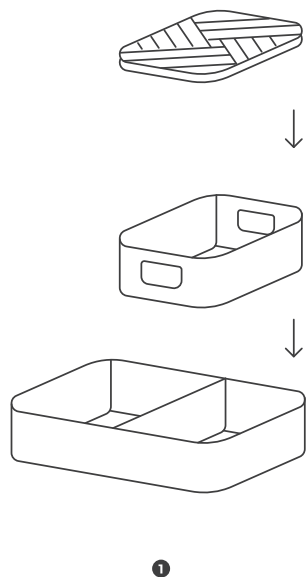

Enjoy your Hoopo® Dome!

Is there anything else we can do
for you? Go to hoopo.eu/service

Product & components

- ❶ Cat Litter Box
- ❷ Little Base Basin
- ❸ Filter Plate
- ❹ Cover
- ❺ Separator
- ❻ Shovel Holder
- ❼ Cat Litter Shovel

Size of the shovel
226×100×33mm

Size of the cover
515×390×381mm

Hoopo® Dome
Patented design

How to Dome

Hoopo®

Hoopo®

How to install

As the picture shows, Put the litter basin and separator into the corresponding place.

As the picture shows, put the opening side of the cover down and cover it onto the cat litter basin.

How to use

You can wash the cat litter toilet with water directly & dry it naturally. Don't dry it by heating method.

Spread the right amount cat litter evenly into the base basin.

When you clean up the pet feces, lift the cover up and put it on the floor.

You can use the litter base basin to hold the feces and pour them out to the right place.