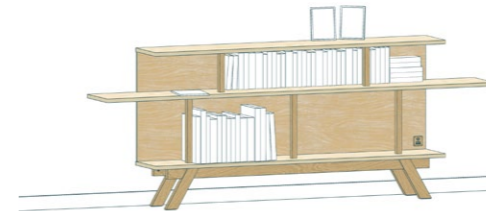

C2 | 240 x 91 x 30 cm | € 1.832,-
berkenplex met eikenfineer, naturel
& massief inlands eiken