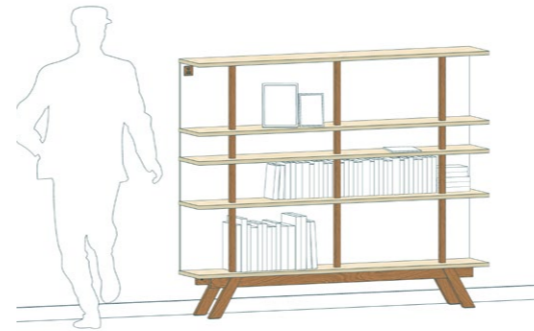

C1 | 180 x 147 x 30 cm | € 2.161,-
berkenplex naturel, met hpl
& massief inlands eiken (gerookt)