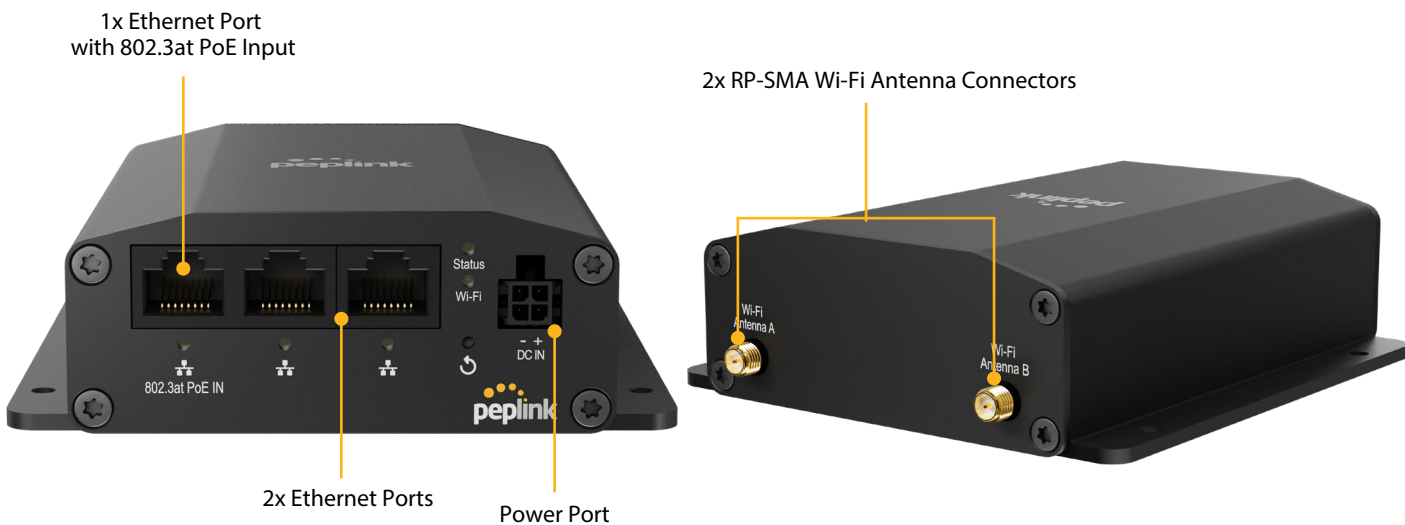

# AP One Rugged

## Specifications

<b>Ethernet Port</b>	3x 10/100/1000M Ethernet	<b>Network</b>	Bridge Mode Router (NAT) Mode Mesh Wireless Distribution System (WDS) Support for PPPoE, Static IP, DHCP Management VLAN Spanning Tree Protocol
<b>Wi-Fi Standard</b>	Simultaneous Dual-Band (2.4GHz / 5GHz) Wi-Fi 5 2X2 MIMO	<b>Radio</b>	Multiple SSID Auto Channel Selection Transmit Power Adjustment Neighbor AP Detection
<b>Data Rates</b>	2.4 GHz: up to 300Mbps 5 GHz: up to 866Mbps	<b>AP Security</b>	Open WPA/WPA2/WPA3-Personal WPA/WPA2-Enterprise
<b>Channel Width</b>	20/40/80 MHz	<b>Device Management</b>	Web Administrative Interface InControl Cloud Management Peplink AP Controller SNMP v1, v2c and v3
<b>Recommended Concurrent Users per Radio</b>	60	<b>Client Management</b>	Per SSID VLAN with QoS (802.1p/802.1q) Bandwidth Control MAC Address Filtering Layer 2 Client Isolation Limit on Max. Number of Clients
<b>SSID</b>	16	<b>Captive Portal by InControl</b>	Per Client VLAN with RADIUS VLAN with VLAN Pool Bandwidth Control Multicast Filter IGMP Snooping/Multicast Enhancement
<b>Transmit Power</b>	2.4GHz: 17dBm 5GHz: 17dBm		
<b>Antenna</b>	External Omni Directional Antennas 2x 3dBi - 2.4GHz 2x 3dBi - 5GHz		
<b>Connector type</b>	2x RP-SMA Wi-Fi Antenna connectors		
<b>Power Input</b>	AC Adapter: AC Input 100V – 240V / DC Output 12V 2A, 30V 1A 802.3at PoE		
<b>Power Consumption</b>	13w (max.)		
<b>Enclosure</b>	Ruggedized Metal		
<b>Dimension</b>	4.8 x 4.2 x 1.4 inches / 122.1 x 107 x 35 mm		
<b>Weight</b>	0.8 pounds / 365 grams		
<b>Operating Temperature</b>	-40°– 149° F / -40°– 65° C		
<b>Humidity</b>	15% – 95% (non-condensing)		
<b>Certifications</b>	FCC, CE, RoHS		
<b>Warranty</b>	1-Year Limited Warranty		

## Ordering Information

---

Product Code	Description
APO-AC-RUG	Wi-Fi 5 2x2 MIMO Access Point