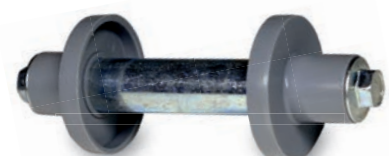

As 20 mm tbv kruiwagenwiel incl. doppen

A 12	13 cm	8717931456784	
A 11	19 cm	8717931456777