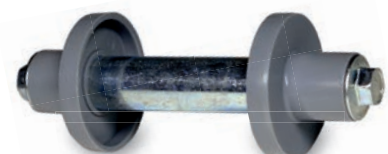

As 20 mm tbv kruiwagenwiel incl. doppen

A 12	13 cm	8717931456784	
A 11	19 cm	8717931456777