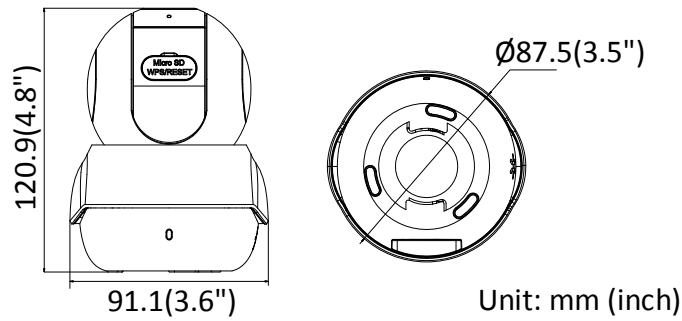

Available Model

HWC-P120-D/W (2.0 mm)

Dimension

Distributed by

Headquarters

No.555 Qianmo Road, Binjiang District,
Hangzhou 310051, China
T +86-571-8807-5998
overseasbusiness@hikvision.com

Hikvision USA
T +1-909-895-0400
sales.usa@hikvision.com