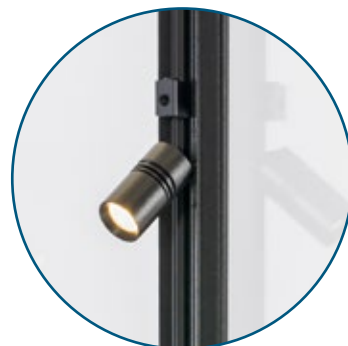

115 SIDE LIGHT

115 400-H-SIDE LIGHT-SCHWARZ
€ 945,-