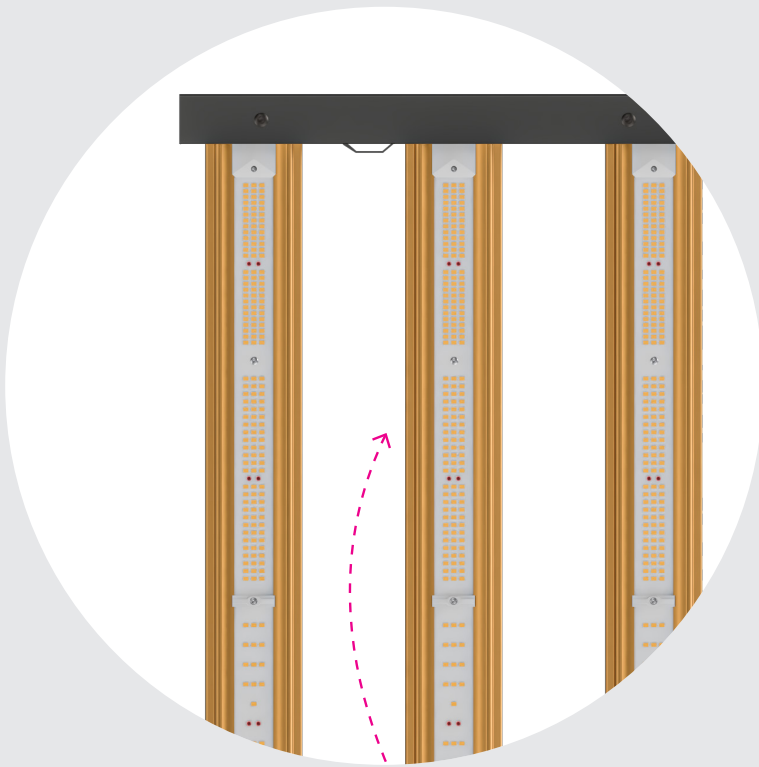

LOOKING TO GET A HIGHER YIELD? OUR ASYMMETRIC LEDS AND BARS WILL GET YOU THERE!

Thanks to the asymmetrically placed LED diodes, light distribution at the edges is improved significantly increasing equal growth, reducing over-saturation at higher light intensities **giving you a higher yield!**

+80%
MORE LIGHT
TO THE EDGES

HIGH EFFICACY & HIGH LIGHT- OUTPUT

Thanks to completely new improved top-class Dimlux LEDs in combination with our Digital ballast, efficiency is pushed to new heights of up to **2.85 $\mu\text{mol}/\text{J}$** and light output up to **2283 $\mu\text{mol}/\text{s}$** .

80% MORE LIGHT TO THE EDGES

The asymmetrically placed LED diodes provide 80% more light at the edges. This sets the Dimlux Xplore apart from its competitors.