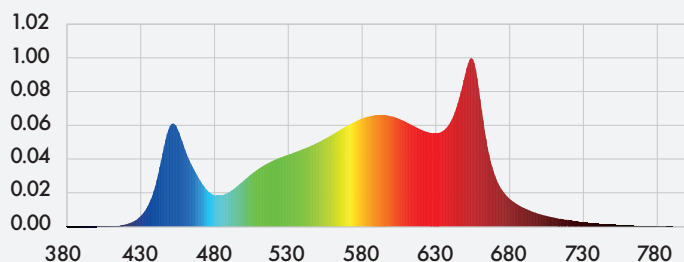

SPECTRUM DISTRIBUTION