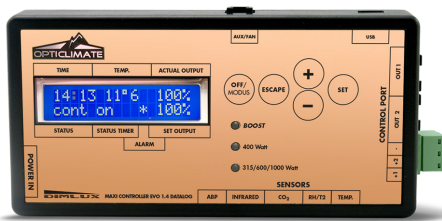

FUTUREPROOF & UPGRADEABLE

Dimlux fixtures are durable and futureproof. We provide a **3-year warranty*** on our Xplore fixtures. Furthermore, the Xplore serie is upgradeable: for the ambitious grower who wants to go the extra mile now or later for even better growth yield, expansions are possible to create the ideal set-up.

For optimal control and management of growing conditions, the Dimlux Maxicontroller can be added. And for expansion of the color spectrum UV and far-red applications can be added.

USE THE DIMLUX MAXICONTROLLER FOR ULTIMATE CONTROL

For ultimate control of the Xplore fixture and any add-ons, the Dimlux Maxicontroller is a perfect upgrade for those who want to grow professionally. The use of switch clocks is a thing of the past. With the Maxicontroller, switching times are set automatically, and you can also switch to continuous variable dimming.

Everything is adjustable and you can then leave the execution of the lighting schedules to the Maxicontroller. Want to go even further? Using sensors, it is possible to have your lighting automatically controlled by the Maxicontroller based on temperature and humidity values.

Plant temperature is more important than air temperature, especially for growing with LED. To get the best results use the Dimlux plant temperature camera in combination with the Dimlux Maxicontroller.

With the Xplore, anyone can become a professional grower

EXPAND YOUR LIGHT SPECTRUM

Expand your light spectrum with our matching UV-A and Far-red add-ons. They come in 3 different versions UV-A, NIR or UV-A+NIR which can be used within 1 setup. Each add-on has its own unique spectrum. Each supplemental light has its specific application, the UV-A and NIR can be used together with separate timers for maximum effect. When simplicity is required the combined UV-A + NIR fixture is the best choice.

WHY UV?

UV wavelengths can change the color, flavor, and smell of a plant. These changes in color, flavor, and smell often make plants more appealing to humans, but more toxic to some insects. Plants with increased levels of these flavor/smell compounds are less likely to get eaten by insects! Lastly, UV light prevents the spread and severity of fungal spores.

FAR-RED (NIR)

Can be used as photosynthesis booster in combination with red light. When used after sunset, accelerates the nighttime metabolism and the sleep rhythm.

Far-red accelerates flower setting and possibly shortens the night and lengthens the day for more photosynthesis (higher DLI). In the growing and early blooming phase, plants can be grown taller. Conversely, plants can be kept very compact initially (far-red off) and when switching to the flowering phase.