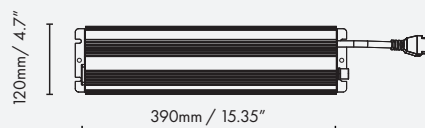

XPLORE BALLAST **800W**