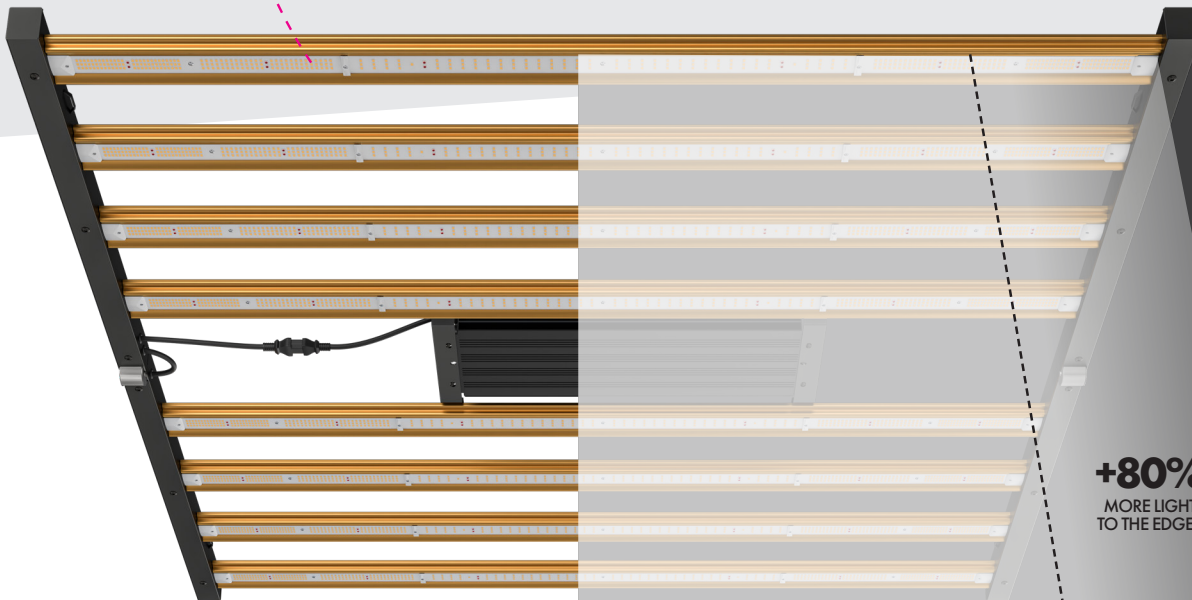

## LOOKING TO GET A HIGHER YIELD? OUR ASYMMETRIC LEDS AND BARS WILL GET YOU THERE!

Thanks to the asymmetrically placed LED diodes, light distribution at the edges is improved significantly increasing equal growth, reducing over-saturation at higher light intensities **giving you a higher yield!**