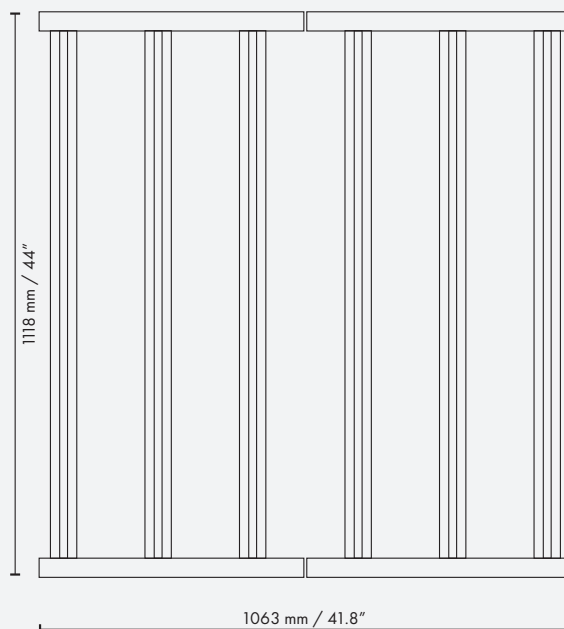

XPLORE SERIES **730W** LED