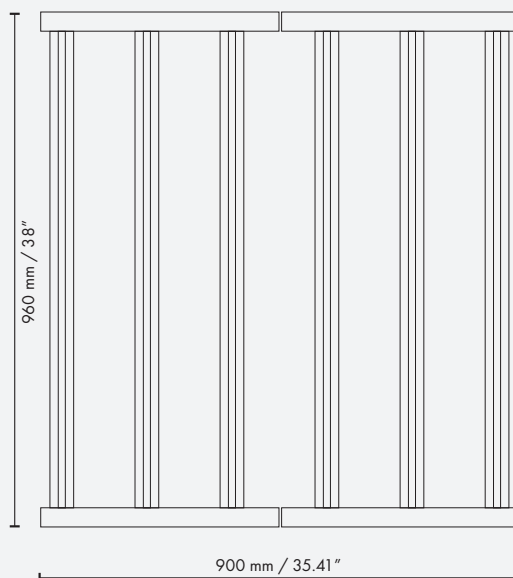

XPLORE SERIES **730W** 9X LED