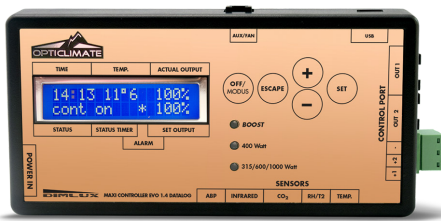

FUTUREPROOF & UPGRADEABLE

Dimlux fixtures are durable and futureproof. We provide a **3-year warranty*** on our Xplore fixtures. Furthermore, the Xplore serie is upgradeable: for the ambitious grower who wants to go the extra mile now or later for even better growth yield, expansions are possible to create the ideal set-up.

For optimal control and management of growing conditions, the Dimlux Maxicontroller can be added. And for expansion of the color spectrum UV and far-red applications can be added.

USE THE DIMLUX MAXICONTROLLER FOR ULTIMATE CONTROL

For ultimate control of the Xplore fixture and any add-ons, the Dimlux Maxicontroller is a perfect upgrade for those who want to grow professionally. The use of switch clocks is a thing of the past. With the Maxicontroller, switching times are set automatically, and you can also switch to continuous variable dimming.

Everything is adjustable and you can then leave the execution of the lighting schedules to the Maxicontroller. Want to go even further? Using sensors, it is possible to have your lighting automatically controlled by the Maxicontroller based on temperature and humidity values.

Plant temperature is more important than air temperature, especially for growing with LED. To get the best results use the Dimlux plant temperature camera in combination with the Dimlux Maxicontroller.

With the Xplore, anyone can become a professional grower

EXPAND YOUR LIGHT SPECTRUM

Expand your light spectrum with our matching UV-A and Far-red add-ons. They come in 3 different versions UV-A, NIR or UV-A+NIR which can be used within 1 setup. Each add-on has its own unique spectrum. Each supplemental light has its specific application, the UV-A and NIR can be used together with separate timers for maximum effect. When simplicity is required the combined UV-A + NIR fixture is the best choice.

WHY UV?

UV wavelengths can change the color, flavor, and smell of a plant. These changes in color, flavor, and smell often make plants more appealing to humans, but more toxic to some insects. Plants with increased levels of these flavor/smell compounds are less likely to get eaten by insects! Lastly, UV light prevents the spread and severity of fungal spores.

FAR-RED (NIR)

Can be used as photosynthesis booster in combination with red light. When used after sunset, accelerates the nighttime metabolism and the sleep rhythm.

Far-red accelerates flower setting and possibly shortens the night and lengthens the day for more photosynthesis (higher DLI). In the growing and early blooming phase, plants can be grown taller. Conversely, plants can be kept very compact initially (far-red off) and when switching to the flowering phase.