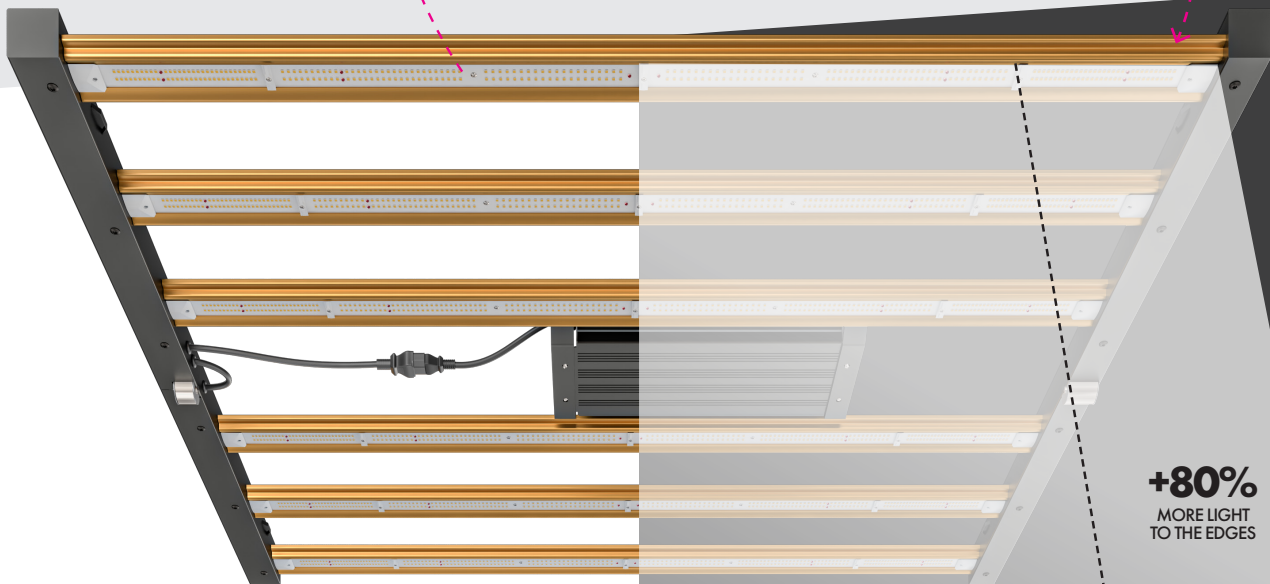

LOOKING TO GET A HIGHER YIELD? OUR ASYMMETRIC LEDS AND BARS WILL GET YOU THERE!

Thanks to the asymmetrically placed LED diodes, light distribution at the edges is improved significantly increasing equal growth, reducing over-saturation at higher light intensities **giving you a higher yield!**

+80%
MORE LIGHT
TO THE EDGES

HIGH EFFICACY & HIGH LIGHT- OUTPUT

Thanks to completely new improved top-class Dimlux LEDs in combination with our Digital ballast, efficiency is pushed to new heights of up to **2.7 $\mu\text{mol}/\text{J}$** and light output up to **1944 $\mu\text{mol}/\text{s}$** .

80% MORE LIGHT TO THE EDGES

The asymmetrically placed LED diodes provide 80% more light at the edges. This sets the Dimlux Xplore apart from its competitors.