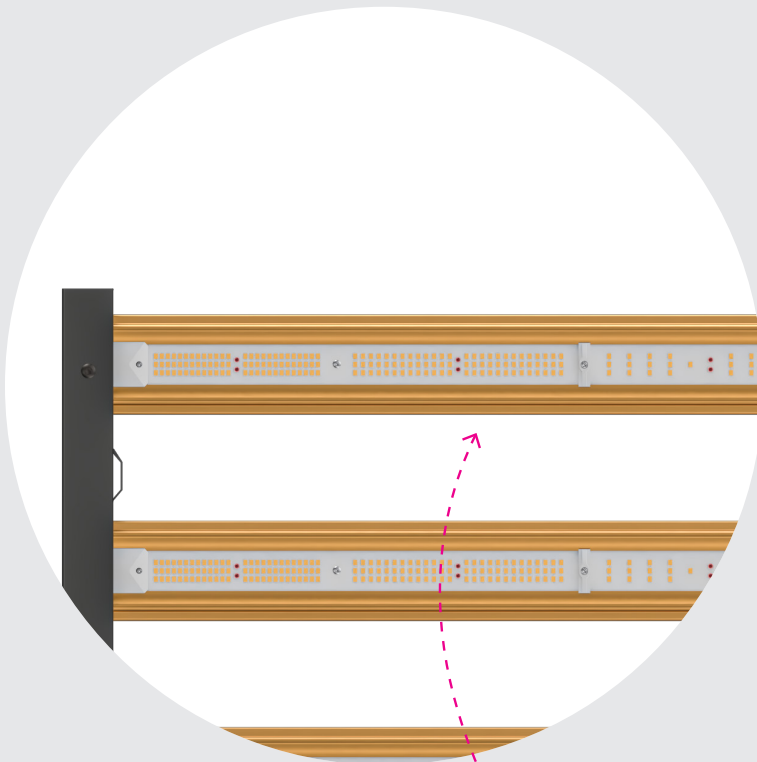

LOOKING TO GET A HIGHER YIELD? OUR ASYMMETRIC LEDS AND BARS WILL GET YOU THERE!

Thanks to the asymmetrically placed LED diodes, light distribution at the edges is improved significantly increasing equal growth, reducing over-saturation at higher light intensities **giving you a higher yield!**

+80%
MORE LIGHT
TO THE EDGES

HIGH EFFICACY & HIGH LIGHT- OUTPUT

Thanks to completely new improved top-class Dimlux LEDs in combination with our Digital ballast, efficiency is pushed to new heights of up to **2.7 $\mu\text{mol}/\text{J}$** and light output up to **1944 $\mu\text{mol}/\text{s}$** .

80% MORE LIGHT TO THE EDGES

The asymmetrically placed LED diodes provide 80% more light at the edges. This sets the Dimlux Xplore apart from its competitors.