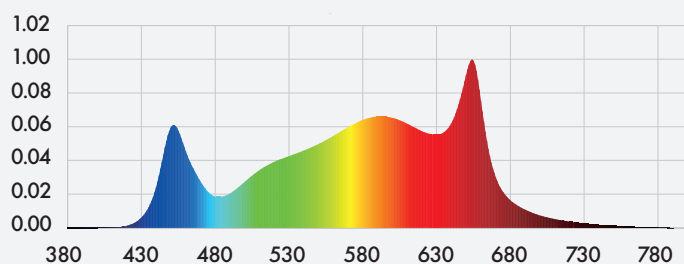

NICE PRICE HIGH POWER UNPRECEDENTED SPECIFICATIONS

Measurements 730W	1063x1118x54mm / 41.8x44x2.1 inch
Measurements 730W 9X	900x960x54mm / 35.4x38.0x2.1 inch
Light Source	730W LED
Ballast	Dimlux Xplore Digital Ballast 730W
Spectrum	Full Spectrum White and Red LED Diodes
Light Output (PPF)	1944 $\mu\text{mol/s}$
Light Output Total (PPF 350-800nm)	1931 $\mu\text{mol/s}$
PAR Photon Efficacy (400-700nm)	2.69 $\mu\text{mol/J}$ @ 220-240V AC
Total Photon Efficacy (350-800nm)	2.70 $\mu\text{mol/J}$ @ 220-240V AC
AC Input Power	730W @ 220-240V AC
AC Input Voltage	220-240V AC, 50/60Hz
Beam Angle	120°
Optics	Conformal Coating
Rcmd Mounting Height 730W	150x150cm min. 40cm / 5'x5' min. 1.35'
Rcmd Mounting Height 730W 9X	100x100cm min. 25cm / 3.3'x3.3' min. 10"
LED positioning	Asymmetrical
Ambient Temperature	-25 ~ 40°C / -13 ~ 105°F
Control	By Dim Button or Maxi Controller
Total Harmonic Distortion (THD)	< 10%
Lifetime L90	> 50,000h
IP Rating	IP44
Certifications	CE, UKCA
Weight	730W: 9.20kg / 20.24 lbs 730W 9x: 8.60kg / 18.90 lbs

Warranty **3-year warranty:**
Of which the first 2 years have full warranty.
The 3rd year concerns hardware guarantee only.
Labour, transport and other costs are excluded in the 3rd year.

SPECTRUM DISTRIBUTION