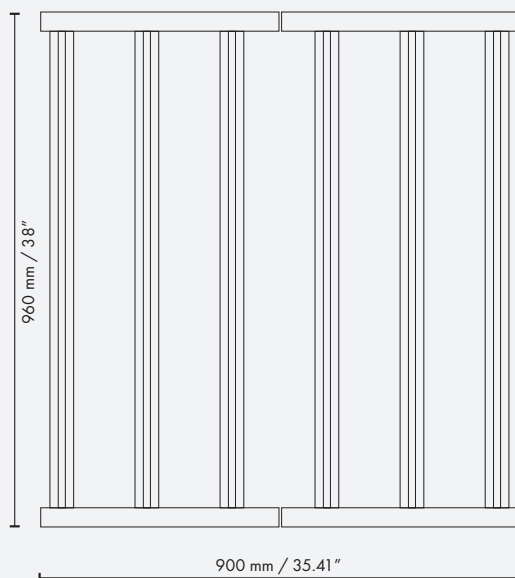

XPLORE SERIES **730W 9X** LED