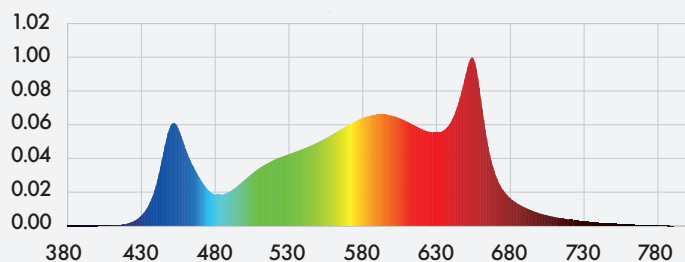

BUEN PRECIO ALTA POTENCIA ESPECIFICACIONES SIN PRECEDENTES

Measurements 730W	1063x1118x54mm / 41.8x44x2.1 inch
Measurements 730W 9X	900x960x54mm / 35.4x38.0x2.1 inch
Light Source	730W LED
Ballast	Dimlux Xplore Digital Ballast 730W
Spectrum	Full Spectrum White and Red LED Diodes
Light Output (PPF)	1944 $\mu\text{mol/s}$
Light Output Total (PPF 350-800nm)	1931 $\mu\text{mol/s}$
PAR Photon Efficacy (400-700nm)	2.69 $\mu\text{mol/J}$ @ 220-240V AC
Total Photon Efficacy (350-800nm)	2.70 $\mu\text{mol/J}$ @ 220-240V AC
AC Input Power	730W @ 220-240V AC
AC Input Voltage	220-240V AC, 50/60Hz
Beam Angle	120°
Optics	Conformal Coating
Rcmd Mounting Height 730W	150x150cm min. 40cm / 5'x5' min. 1.35'
Rcmd Mounting Height 730W 9X	100x100cm min. 25cm / 3.3'x3.3' min. 10"
LED positioning	Asymmetrical
Ambient Temperature	-25 ~ 40°C / -13 ~ 105°F
Control	By Dim Button or Maxi Controller
Total Harmonic Distortion (THD)	< 10%
Lifetime L90	> 50,000h
IP Rating	IP44
Certifications	CE, UKCA
Weight	730W: 9.20kg / 20.24 lbs 730W 9x: 8.60kg / 18.90 lbs

Warranty

3-year warranty:

Los 2 primeros años están cubiertos por una garantía total.
El 3er año se refiere únicamente a la garantía del hardware.
La mano de obra, el transporte y otros gastos quedan excluidos durante el 3er año..

SPECTRUM DISTRIBUTION