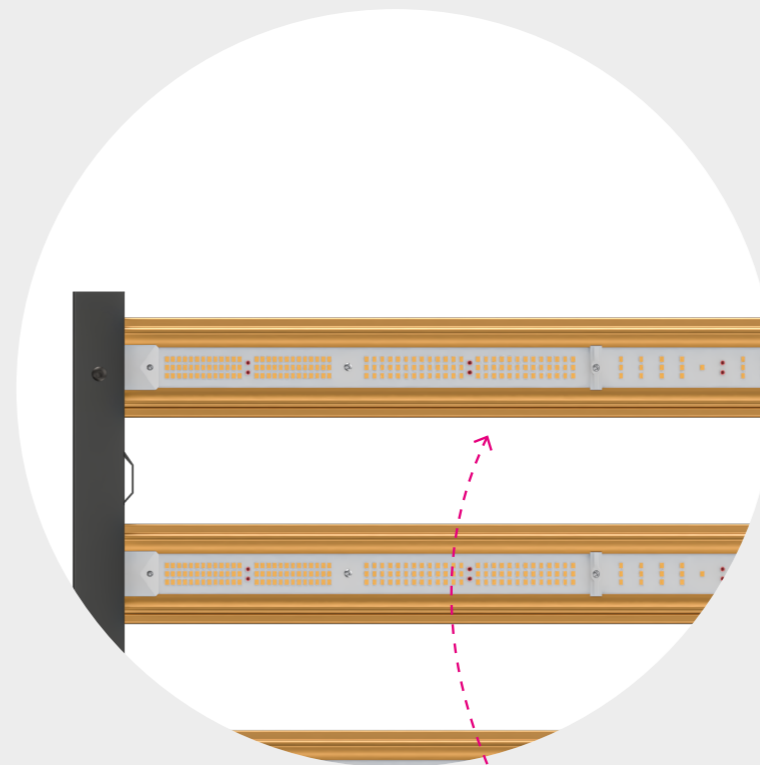

**LOOKING TO GET
A HIGHER YIELD?
OUR ASYMMETRIC
LEDS AND BARS
WILL GET YOU
THERE!**

Thanks to the asymmetrically placed LED diodes, light distribution at the edges is improved significantly increasing equal growth, reducing over-saturation at higher light intensities **giving you a higher yield!**