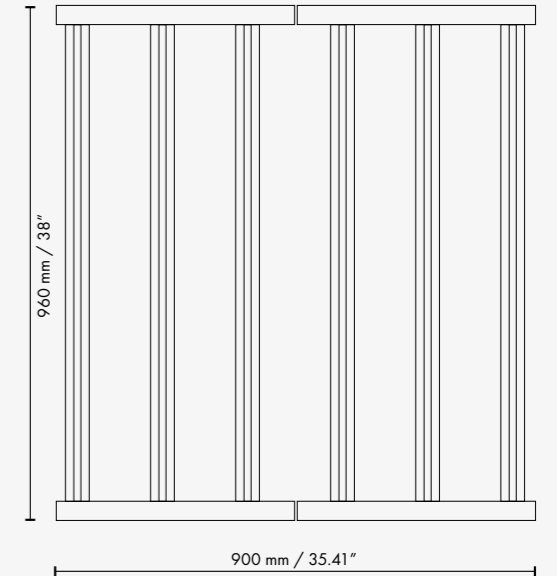

XPLORE SERIES 730W 9X LED

XPLORE SERIES 730W LED