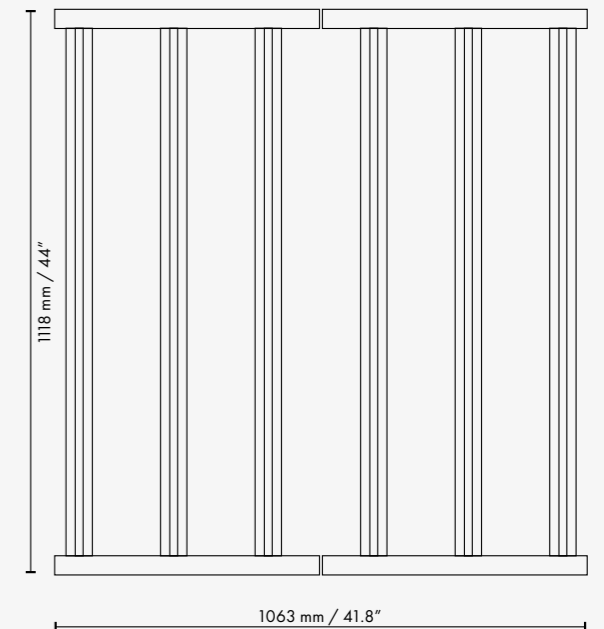

XPLORE BALLAST 730W