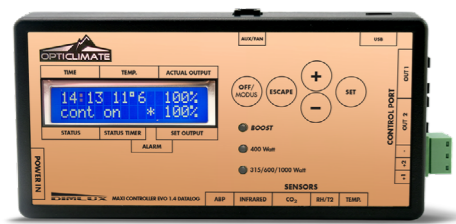

FUTUREPROOF & UPGRADEABLE

Dimlux fixtures are durable and futureproof. We provide a **3-year warranty*** on our Xplore fixtures. Furthermore, the Xplore serie is upgradeable: for the ambitious grower who wants to go the extra mile now or later for even better growth yield, expansions are possible to create the ideal set-up.

For optimal control and management of growing conditions, the Dimlux Maxicontroller can be added. And for expansion of the color spectrum UV and far-red applications can be added.

USE THE DIMLUX MAXICONTROLLER FOR ULTIMATE CONTROL

For ultimate control of the Xplore fixture and any add-ons, the Dimlux Maxicontroller is a perfect upgrade for those who want to grow professionally. The use of switch clocks is a thing of the past. With the Maxicontroller, switching times are set automatically, and you can also switch to continuous variable dimming.

Everything is adjustable and you can then leave the execution of the lighting schedules to the Maxicontroller. Want to go even further? Using sensors, it is possible to have your lighting automatically controlled by the Maxicontroller based on temperature and humidity values.

Plant temperature is more important than air temperature, especially for growing with LED. To get the best results use the Dimlux plant temperature camera in combination with the Dimlux Maxicontroller.

With the Xplore, anyone can become a professional grower

EXPAND YOUR LIGHT SPECTRUM

Expand your light spectrum with our matching UV-A and Far-red add-ons. They come in 3 different versions UV-A, NIR or UV-A+NIR which can be used within 1 setup. Each add-on has its own unique spectrum. Each supplemental light has its specific application, the UV-A and NIR can be used together with separate timers for maximum effect. When simplicity is required the combined UV-A + NIR fixture is the best choice.

WHY UV?

UV wavelengths can change the color, flavor, and smell of a plant. These changes in color, flavor, and smell often make plants more appealing to humans, but more toxic to some insects. Plants with increased levels of these flavor/smell compounds are less likely to get eaten by insects! Lastly, UV light prevents the spread and severity of fungal spores.

FAR-RED (NIR)

Can be used as photosynthesis booster in combination with red light. When used after sunset, accelerates the nighttime metabolism and the sleep rhythm.

Far-red accelerates flower setting and possibly shortens the night and lengthens the day for more photosynthesis (higher DLI). In the growing and early blooming phase, plants can be grown taller. Conversely, plants can be kept very compact initially (far-red off) and when switching to the flowering phase.