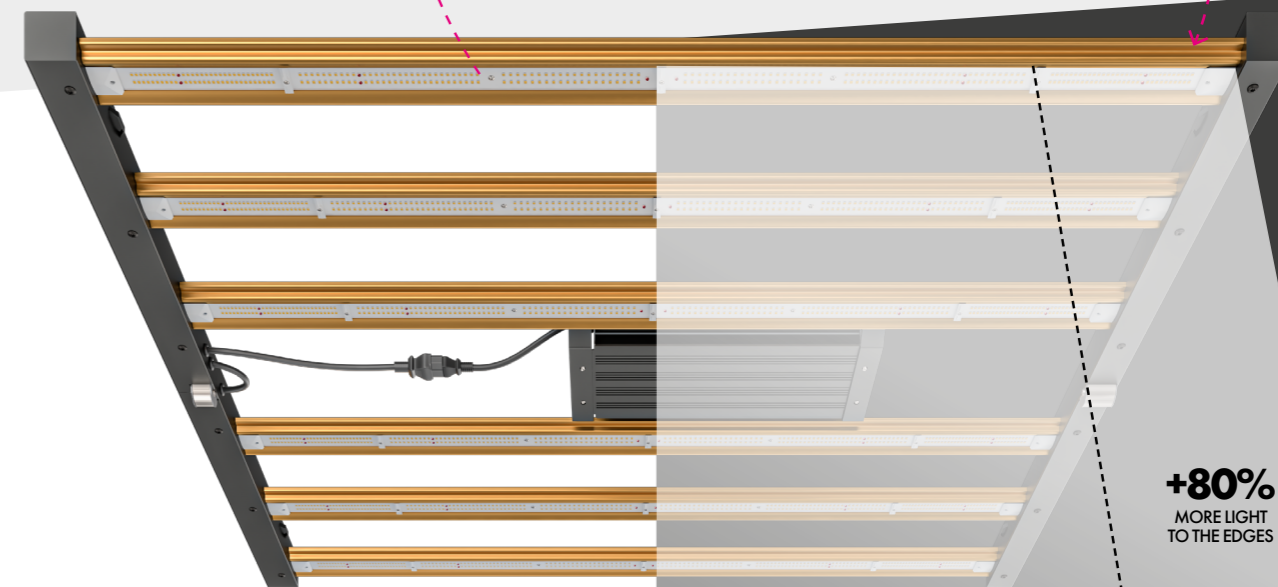

*See Specifications for more info about our warranty

**LOOKING TO GET
A HIGHER YIELD?
OUR ASYMMETRIC
LEDS AND BARS
WILL GET YOU
THERE!**

Thanks to the asymmetrically placed LED diodes, light distribution at the edges is improved significantly increasing equal growth, reducing over-saturation at higher light intensities **giving you a higher yield!**