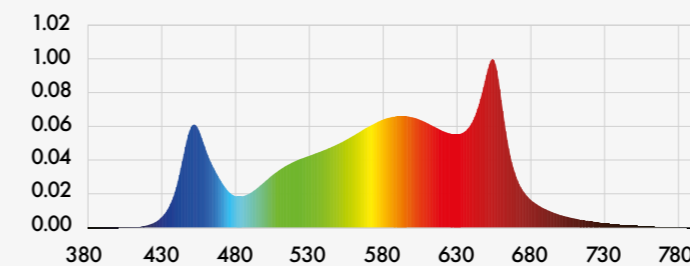

SPECTRUM DISTRIBUTION