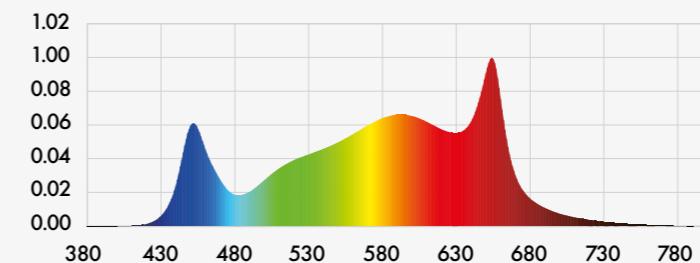

SPECTRUM DISTRIBUTION