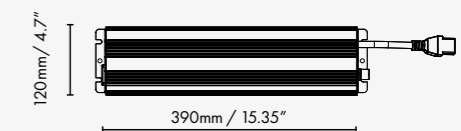

XPLORE BALLAST 800W