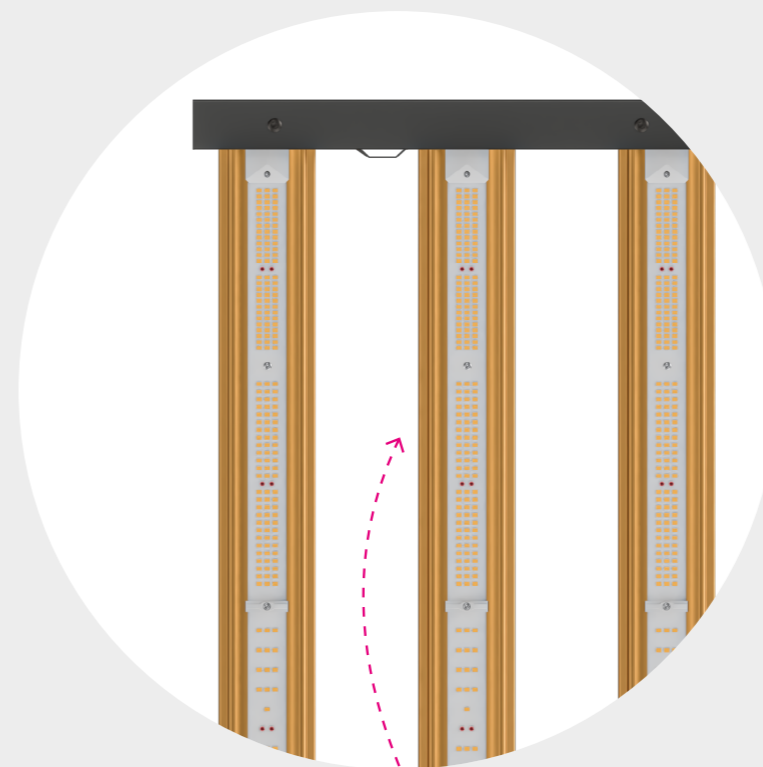

**LOOKING TO GET
A HIGHER YIELD?
OUR ASYMMETRIC
LEDS AND BARS
WILL GET YOU
THERE!**

Thanks to the asymmetrically placed LED diodes, light distribution at the edges is improved significantly increasing equal growth, reducing over-saturation at higher light intensities **giving you a higher yield!**