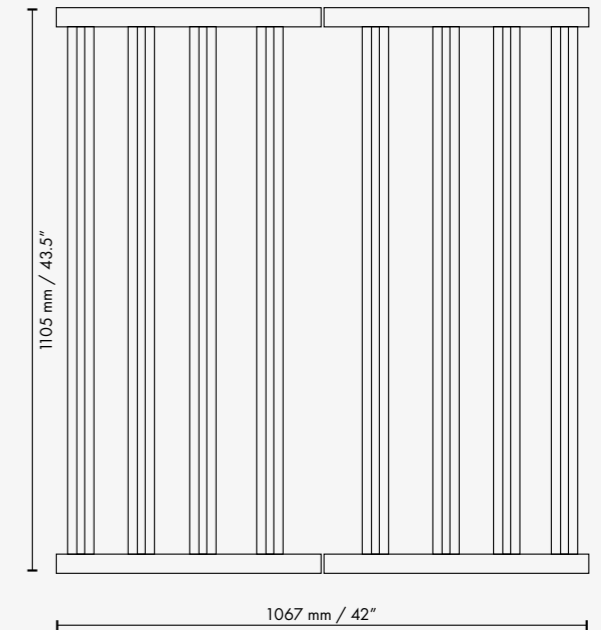

NICE PRICE HIGH POWER UNPRECEDENTED SPECIFICATIONS

Light Source	800W LED
Driver	Dimlux Xplore Digital Driver 800W
Spectrum	Full Spectrum White and Red LED Diodes
Light Output (PPF)	2231 $\mu\text{mol/s}$
Light Output Total (PPF 350-800nm)	2283 $\mu\text{mol/s}$
PAR Photon Efficacy (400-700nm)	2.80 $\mu\text{mol/J}$ @ 230-240V AC
Total Photon Efficacy (350-800nm)	2.85 $\mu\text{mol/J}$ @ 230-240V AC
AC Input Power	800W @ 230-240V AC
AC Input Voltage	200-277V AC, 50/60Hz
Beam Angle	120°
Optics	Conformal Coating
Rcmd Mounting Height	150x150cm min. 40cm / 5'x5' min. 1.35'
Rcmd Mounting Height	120x120cm min. 30cm / 4'x4' min. 1'
LED positioning	Asymmetrical
Ambient Temperature	-25 ~ 40°C / -13 ~ 105°F
Control	By Dim Button or Maxi Controller
Total Harmonic Distortion (THD)	< 10%
Lifetime L90	> 50,000h
IP Rating	IP44
Certifications	ETL, CE, UKCA
Measurements	1105x1067x54mm / 43.5x42.0x2.1 inch
Weight	10.60kg / 23.32 lbs
Warranty	3-year warranty: Of which the first 2 years have full warranty. The 3rd year concerns hardware guarantee only. Labour, transport and other costs are excluded in the 3rd year.

XPLORE SERIES 800W HE LED