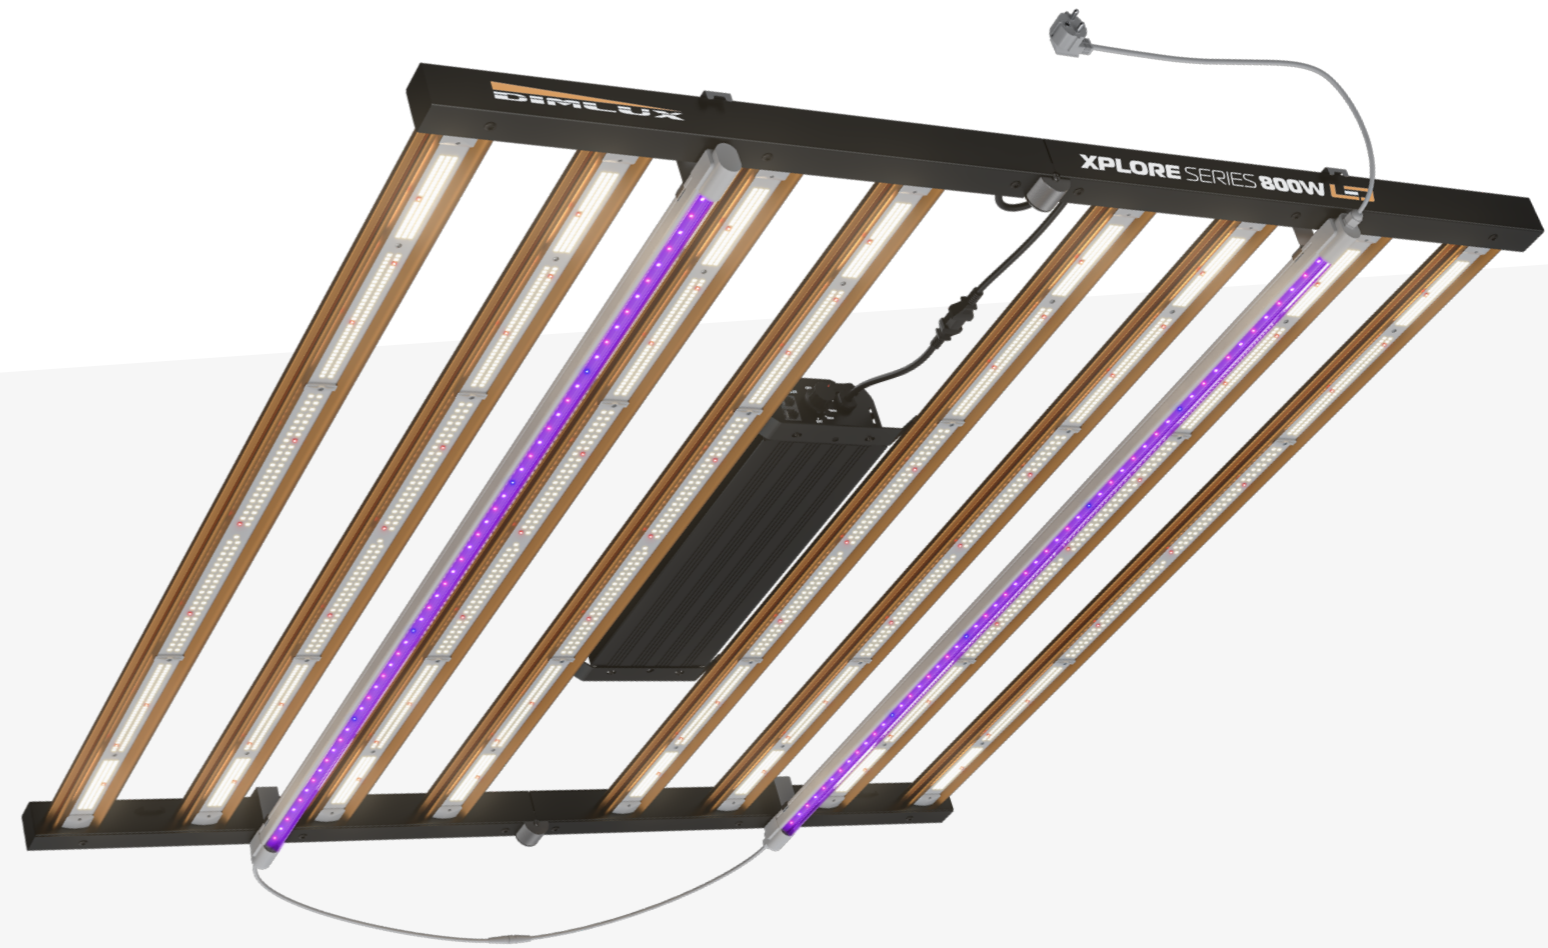

With the Xplore, anyone can become a professional grower

EXPAND YOUR LIGHT SPECTRUM

Expand your light spectrum with our matching UV-A and Far-red add-ons. They come in 3 different versions UV-A, NIR or UV-A+NIR which can be used within 1 setup. Each add-on has its own unique spectrum. Each supplemental light has its specific application, the UV-A and NIR can be used together with separate timers for maximum effect. When simplicity is required the combined UV-A + NIR fixture is the best choice.

WHY UV?

UV wavelengths can change the color, flavor, and smell of a plant. These changes in color, flavor, and smell often make plants more appealing to humans, but more toxic to some insects. Plants with increased levels of these flavor/smell compounds are less likely to get eaten by insects! Lastly, UV light prevents the spread and severity of fungal spores.

FAR-RED (NIR)

Can be used as photosynthesis booster in combination with red light. When used after sunset, accelerates the nighttime metabolism and the sleep rhythm.

Far-red accelerates flower setting and possibly shortens the night and lengthens the day for more photosynthesis (higher DLI). In the growing and early blooming phase, plants can be grown taller. Conversely, plants can be kept very compact initially (far-red off) and when switching to the flowering phase.

EXTRA ADD-ONS OPTIONS FOR ULTIMATE PERFORMANCE

Ambitions for even more? Light spectrum expansions are possible with the matching UV-A and far-red add-ons made for this purpose. With this unique add-on option, you are future-proof: you can take the performance of your fixture to unprecedented levels. Now or at some point in the future.

SPECIFICATIONS

XPLORE SERIES

Light Source
Total Photon Efficacy (PPE 350-800nm)

UV 25W LED

25W x2 LED
0.86 $\mu\text{mol}/\text{J}$

NIR 25W LED

25W x2 LED
1.65 $\mu\text{mol}/\text{J}$

UV+NIR 25W LED

25W x2 LED
1.93 $\mu\text{mol}/\text{J}$

*See Specifications for more info about our warranty

The Dimlux Xplore Add-ons are sold separately and can be used in combination with other brands. Includes: 2 bars + 25w integrated driver, mounting brackets and power cord. Recommendation is to hang between existing bars or lights.