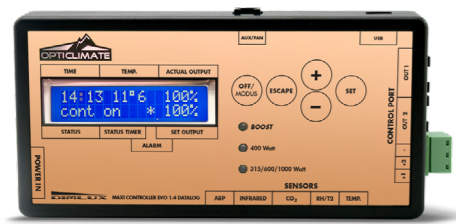

For optimal control and management of growing conditions, the Dimlux Maxicontroller can be added. And for expansion of the color spectrum UV and far-red applications can be added.

USE THE DIMLUX MAXICONTROLLER FOR ULTIMATE CONTROL