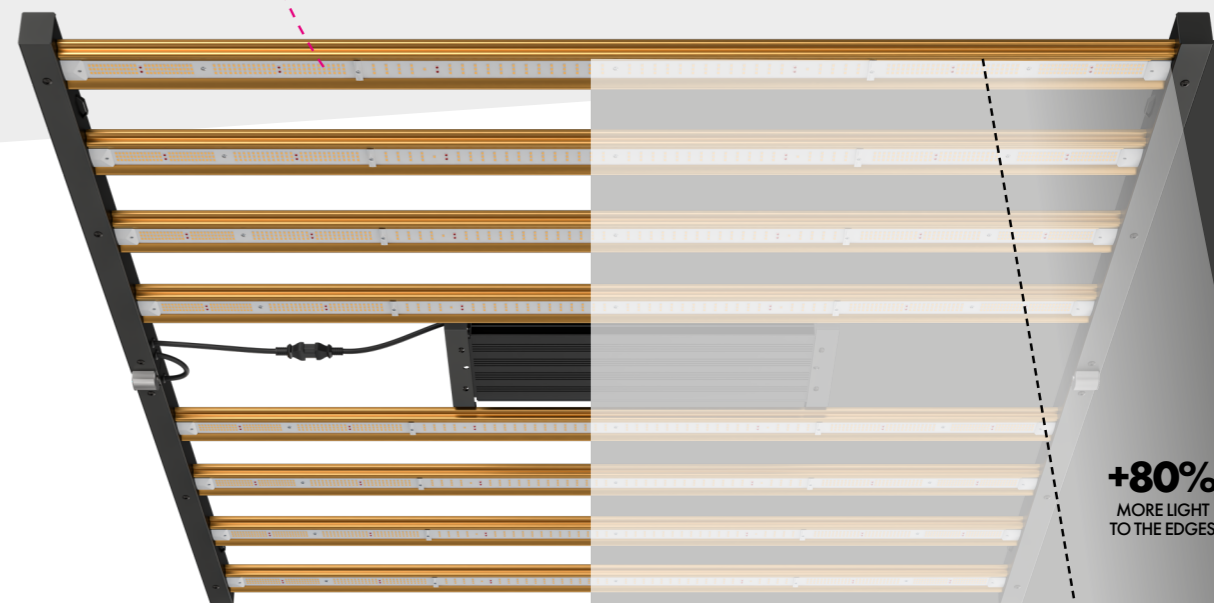

**LOOKING TO GET
A HIGHER YIELD?
OUR ASYMMETRIC
LEDS AND BARS
WILL GET YOU
THERE!**

Thanks to the asymmetrically placed LED diodes, light distribution at the edges is improved significantly increasing equal growth, reducing over-saturation at higher light intensities **giving you a higher yield!**