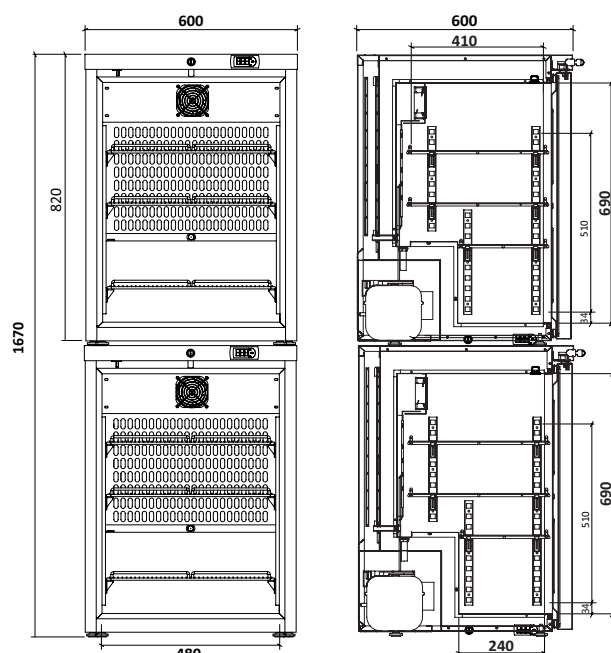

Total

* = First mentioned model concerns the upper furniture

According to DIN 58345 / 13277	No	No	Yes
Outside dimensions (wxdxh)	600 x 600 x 835 mm	600 x 600 x 835 mm	600 x 600 x 1670 mm
Inside dimensions (wxdxh)	480 x 410 x 690 mm	480 x 410 x 690 mm	2x 480 x 410 x 690 mm
Air circulation	Forced	Forced	
Cooling system	Compressor	Compressor	
Defrost system	Automatic	Automatic	
Temperature range	2 - 15 °C	2 - 15 °C	
Standard temp. setting	5 °C	5 °C	
Housing material	Steel / White	Steel / White	
Interior material	Steel / White	Steel / White	
Door material	Glass	Closed	
Control type	Electronic	Electronic	
Control panel type	Tip key	Tip key	
Readout type	Digital	Digital	
Potential free contact	Yes	Yes	
Interior lighting	Yes	Yes	

Alarms

Open door alarm	Yes	Yes
High/Low alarm	Yes	Yes
Fault signal	Yes	Yes

Storage

Contents	140 liter	140 liter	280 liter
Number of wire shelves	3 pieces	3 pieces	6 pieces

Functions	Refrigerator	Refrigerator	Total
Freeze protection	Yes	Yes	
Evaporator protection	Yes	Yes	
Sensor pass-through	Yes	Yes	
Wall mounting	Yes	Yes	
Rebuildable	Yes	Yes	
Intermediate	Yes	Yes	
Noise level	< 45 dB(A)	< 45 dB(A)	
Lockable	Yes	Yes	
Door hinge	Right (changeable)	Right (changeable)	
Temperature data logger	No	No	
Type of readout logger	N/A	N/A	
Calibration	N/A	N/A	
Power failure detector	No	No	
Alarm battery	No	No	
Temp. logging at power failure	No	No	
Net weight cabinet	54 Kg.	54 Kg.	108 Kg.
Feet	Yes	Yes	
Refrigerant	R600A	R600A	
Connected load	230 Volt, 50 Hz	230 Volt, 50 Hz	

Options

Wire shelf, small (bottom)

007119

Wire shelf, large

007119_001

Article number

Technical drawings

Article number: The following combinations are possible: