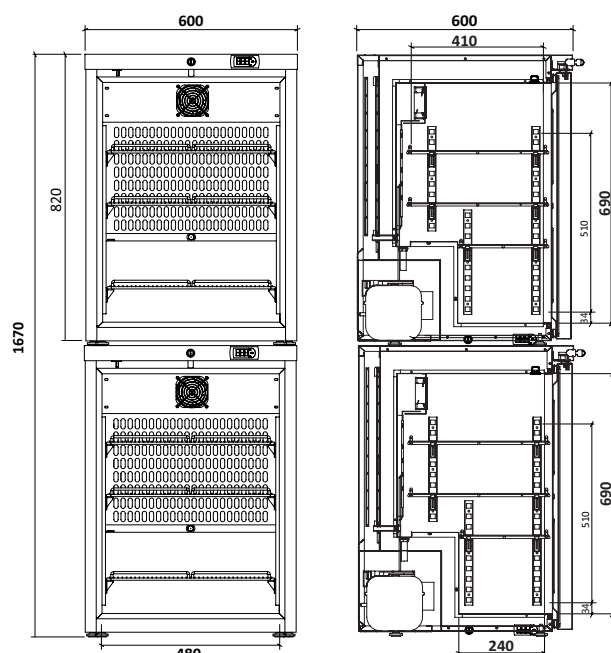

* = First mentioned model concerns the upper furniture

According to DIN 58345 / 13277	Yes	N/A.	
Outside dimensions (wxdxh)	600 x 600 x 835 mm	600 x 600 x 835 mm	600 x 600 x 1670 mm
Inside dimensions (wxdxh)	480 x 410 x 690 mm	480 x 410 x 690 mm	2x 480 x 410 x 690 mm
Air circulation	Forced	Forced	
Cooling system	Compressor	Compressor	
Defrost system	Automatic	Automatic	
Temperature range	2 - 8 °C	-12 to -24 °C °C	
Standard temp. setting	5 °C	-22 °C	
Housing material	Steel / White	Steel / White	
Interior material	Steel / White	Aluminum / White	
Door material	Glass	Steel	
Control type	Electronic	Electronic	
Control panel type	Tip key	Tip key	
Readout type	Digital	Digital	
Potential free contact	Yes	Yes	
Interior lighting	Yes	No	

Alarms

Open door alarm	Yes	Yes
High/Low alarm	Yes	Yes
Fault signal	Yes	Yes

Storage

Contents	140 liter	140 liter	280 liter
Number of wire shelves	3 pieces	3 pieces	6 pieces

Functions	Refrigerator	Freezer	Total
Freeze protection	Yes	N/A	
Evaporator protection	Yes	No	
Sensor pass-through	Yes	Yes	
Wall mounting	Yes	Yes	
Rebuildable	Yes	Yes	
Intermediate	Yes	Yes	
Noise level	< 45 dB(A)	< 45 dB(A)	
Lockable	Yes	Yes	
Door hinge	Right (changeable)	Right (changeable)	
Temperature data logger	Yes	No	
Type of readout logger	Via USB	N/A	
Calibration	6 point	N/A	
Power failure detector	Yes	No	
Alarm battery	No	No	
Temp. logging at power failure	Yes	No	
Net weight cabinet	54 Kg.	51 Kg.	108 Kg.
Feet	Yes	Yes	
Refrigerant	R600A	R600A	
Connected load	230 Volt, 50 Hz	230 Volt, 50Hz	

Options

Wire shelf, small (bottom)

007119

Wire shelf, large

007119_001

Article number

Technical drawings

Article number: The following combinations are possible: