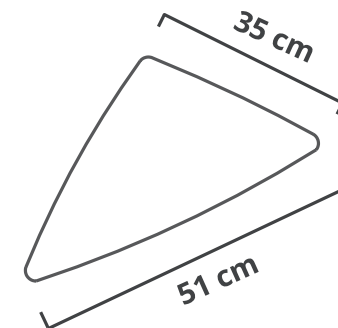

# TOMRER SALONTAFEL

---

GROOT

MEDIUM

KLEIN

# TOMRER COFFEE TABLE

---

LARGE

MEDIUM

SMALL