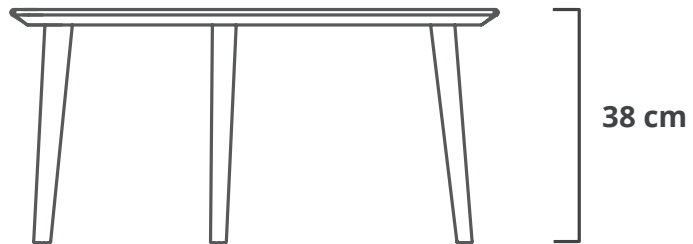

# TOMRER SALONTAFEL

---

GROOT

MEDIUM

KLEIN

# TOMRER COFFEE TABLE

---

LARGE

MEDIUM

SMALL