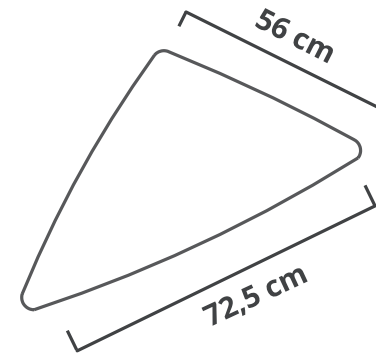

# TOMRER SALONTAFEL

---

GROOT

MEDIUM

KLEIN

# TOMRER COFFEE TABLE

---

LARGE

MEDIUM

SMALL