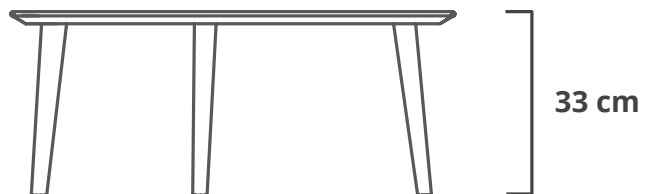

# TOMRER SALONTAFEL

---

GROOT

MEDIUM

KLEIN

# TOMRER COFFEE TABLE

---

LARGE

MEDIUM

SMALL