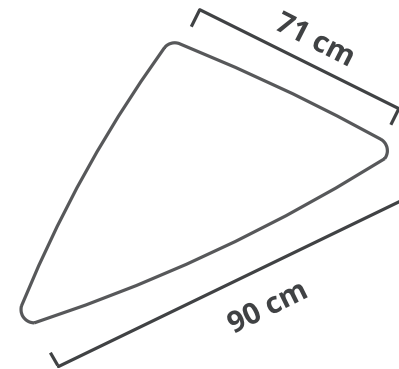

# TOMRER SALONTAFEL

---

GROOT

MEDIUM

KLEIN

# TOMRER COFFEE TABLE

---

LARGE

MEDIUM

SMALL