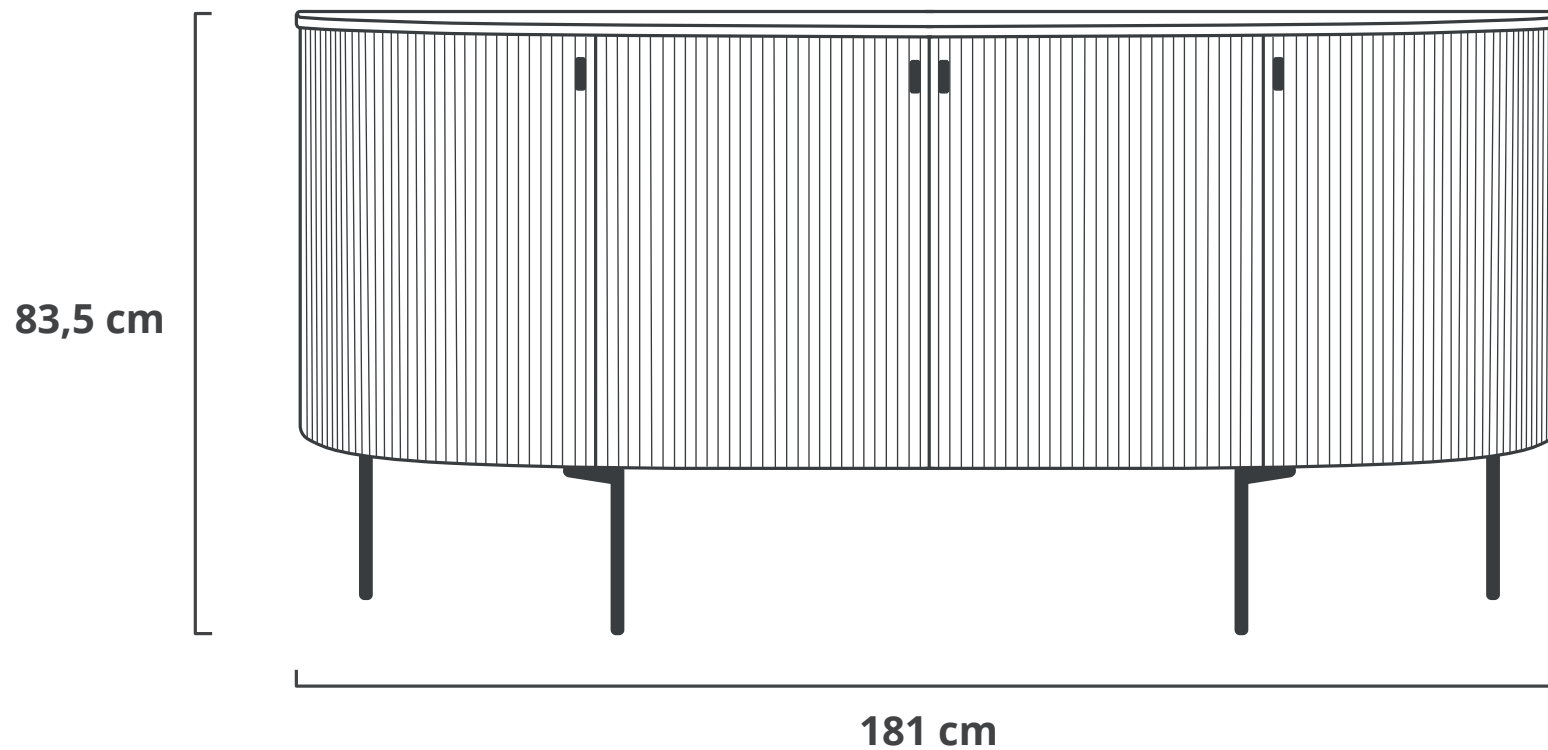

# KAARINA DRESSOIR 2-DEURS

---

SAV	&
ØKSE	

Diepte: 40 cm

---

# KAARINA SIDEBOARD 2 DOORS

---

SAV	&
ØKSE	

Width: 40 cm

---

# KAARINA DRESSOIR 4-DEURS

---

SAV	&
ØKSE	

Diepte: 40 cm

---

# KAARINA SIDEBOARD 4 DOORS

---

SAV	&
ØKSE	

Width: 40 cm

---