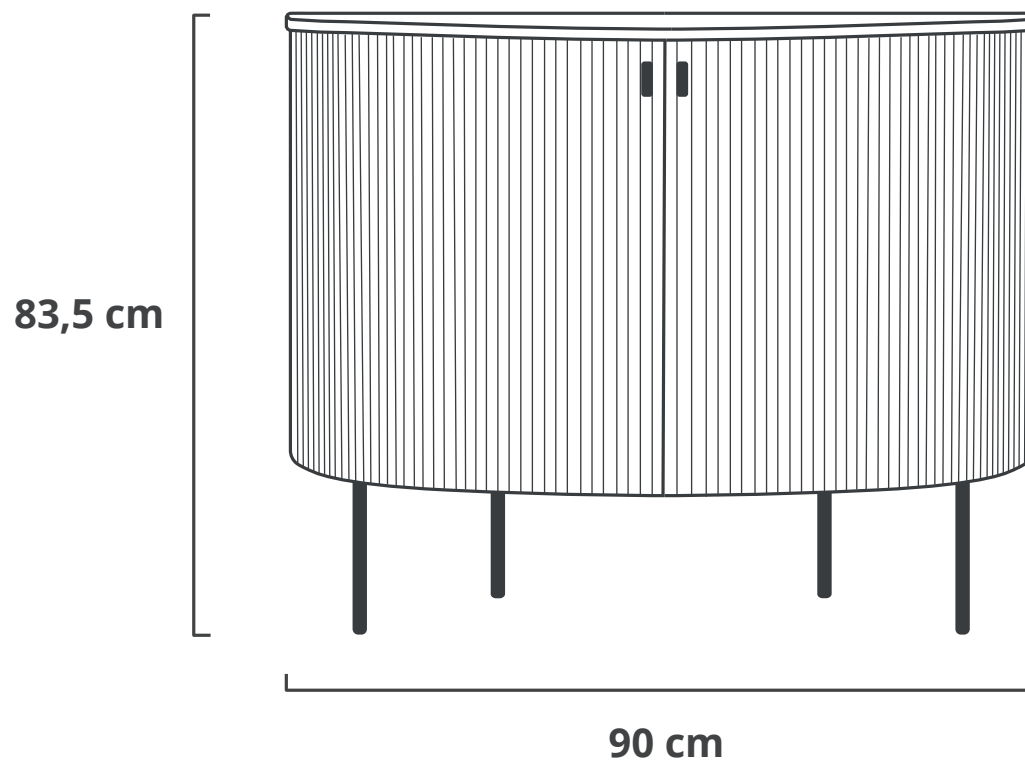

# KAARINA DRESSOIR 2-DEURS

---

SAV	&
ØKSE	

Diepte: 40 cm

---

# KAARINA SIDEBOARD 2 DOORS

---

SAV	&
ØKSE	

Width: 40 cm

---

# KAARINA DRESSOIR 4-DEURS

---

SAV	&
ØKSE	

Diepte: 40 cm

---

# KAARINA SIDEBOARD 4 DOORS

---

SAV	&
ØKSE	

Width: 40 cm

---