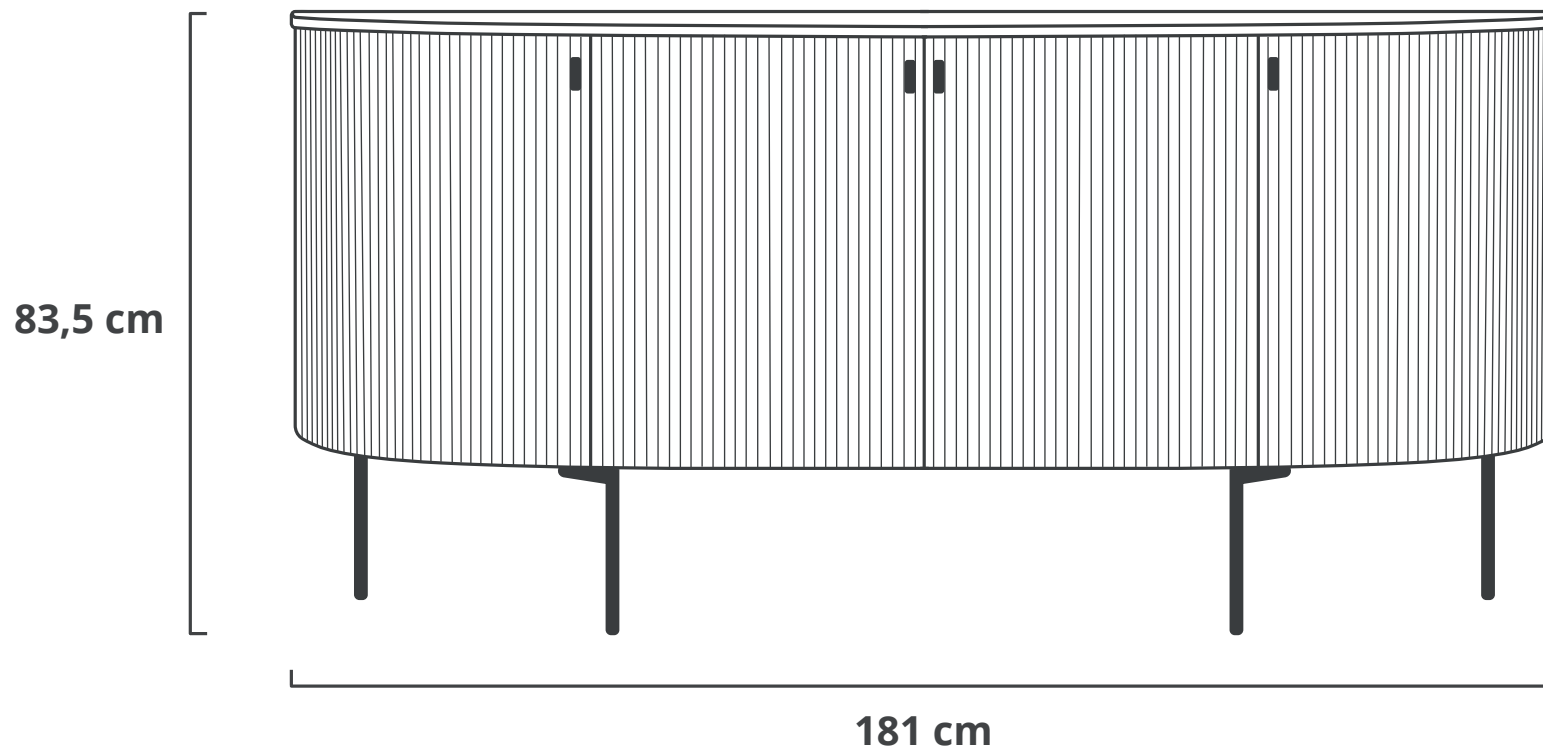

# KAARINA DRESSOIR 2-DEURS

---

SAV	&
ØKSE	

Diepte: 40 cm

---

# KAARINA SIDEBOARD 2 DOORS

---

SAV	&
ØKSE	

Width: 40 cm

---

# KAARINA DRESSOIR 4-DEURS

---

SAV	&
ØKSE	

Diepte: 40 cm

---

# KAARINA SIDEBOARD 4 DOORS

---

SAV	&
ØKSE	

Width: 40 cm

---