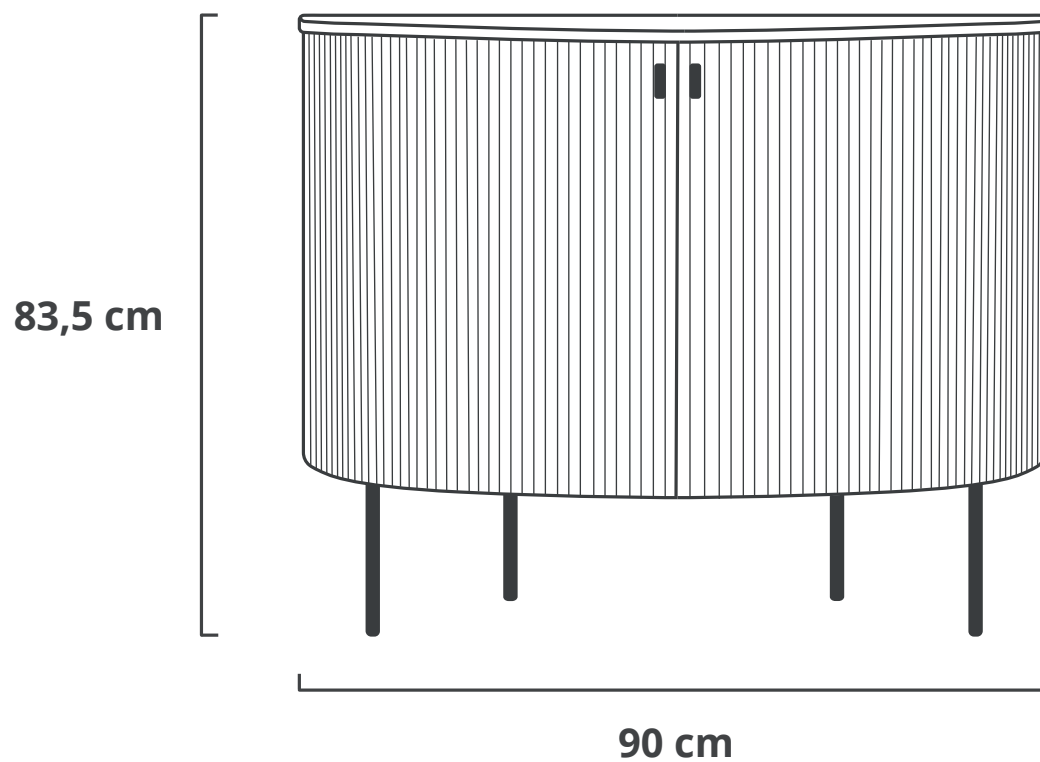

# KAARINA DRESSOIR 2-DEURS

---

SAV	&
ØKSE	

Diepte: 40 cm

---

# KAARINA SIDEBOARD 2 DOORS

---

SAV	&
ØKSE	

Width: 40 cm

---

# KAARINA DRESSOIR 4-DEURS

---

SAV	&
ØKSE	

Diepte: 40 cm

---

# KAARINA SIDEBOARD 4 DOORS

---

SAV	&
ØKSE	

Width: 40 cm

---